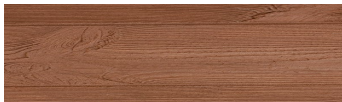

COLOUR DETAILS

SilverGrey

Wood effect

Irish Oak

WhiteBirch

Bengal Teak

Kongo Wenge

SteelGrey

LightBeige

Norway Pine

AfricaEbony

Iberia Pine

DarkBrown

Canada Walnut

For more information on plasters and paints, go to www.ceresit.it

*The presented colours refer to plasters and paints offered by Ceresit. Due to the use of digital techniques, the presented colours might not represent the original ones, thus they cannot be considered as a reliable colour presentation. We recommend checking the authentic colour samples.