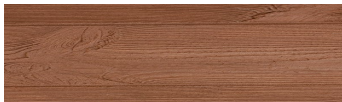

SilverGrey

Wood effect

Irish Oak

WhiteBirch

Bengal Teak

Kongo Wenge

SteelGrey

LightBeige

Norway Pine

AfricaEbony

Iberia Pine

DarkBrown

Canada Walnut

For more information on plasters and paints, go to www.ceresit.it

*The presented colours refer to plasters and paints offered by Ceresit. Due to the use of digital techniques, the presented colours might not represent the original ones, thus they cannot be considered as a reliable colour presentation. We recommend checking the authentic colour samples.