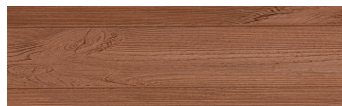

Bengal Teak

Wood effect

Irish Oak

White Birch

Silver Grey

Kongo Wenge

Steel Grey

Light Beige

Norway Pine

Africa Ebony

Iberia Pine

Dark Brown

Canada Walnut

For more information on plasters and paints, go to www.ceresit.it

*The presented colours refer to plasters and paints offered by Ceresit. Due to the use of digital techniques, the presented colours might not represent the original ones, thus they cannot be considered as a reliable colour presentation. We recommend checking the authentic colour samples.