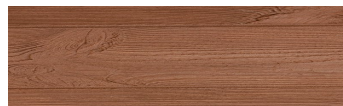

COLOUR DETAILS

Bengal Teak

Wood effect

Irish Oak

White Birch

Silver Grey

Kongo Wenge

Steel Grey

Light Beige

Norway Pine

Africa Ebony

Iberia Pine

Dark Brown

Canada Walnut

For more information on plasters and paints, go to
www.ceresit.it

*The presented colours refer to plasters and paints offered by Ceresit. Due to the use of digital techniques, the presented colours might not represent the original ones, thus they cannot be considered as a reliable colour presentation. We recommend checking the authentic colour samples.