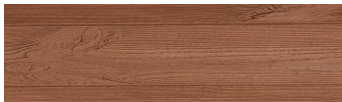

COLOUR DETAILS

Bengal Teak

Wood effect

Irish Oak

White Birch

Silver Grey

Kongo Wenge

Steel Grey

Light Beige

Norway Pine

Africa Ebony

Iberia Pine

Dark Brown

Canada Walnut

For more information on plasters and paints, go to www.ceresit.it

*The presented colours refer to plasters and paints offered by Ceresit. Due to the use of digital techniques, the presented colours might not represent the original ones, thus they cannot be considered as a reliable colour presentation. We recommend checking the authentic colour samples.