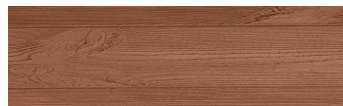

Bengal Teak

Wood effect

Irish Oak

White Birch

Silver Grey

Kongo Wenge

Steel Grey

Light Beige

Norway Pine

Africa Ebony

Iberia Pine

Dark Brown

Canada Walnut

For more information on plasters and paints, go to
www.ceresit.it

*The presented colours refer to plasters and paints offered by Ceresit. Due to the use of digital techniques, the presented colours might not represent the original ones, thus they cannot be considered as a reliable colour presentation. We recommend checking the authentic colour samples.