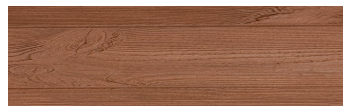

### Wood effect

Irish Oak

White Birch

Silver Grey

Bengal Teak

Steel Grey

Light Beige

Norway Pine

Africa Ebony

Iberia Pine

Dark Brown

Canada Walnut

For more information on plasters and paints, go to  
[www.ceresit.it](http://www.ceresit.it)

\*The presented colours refer to plasters and paints offered by Ceresit. Due to the use of digital techniques, the presented colours might not represent the original ones, thus they cannot be considered as a reliable colour presentation. We recommend checking the authentic colour samples.