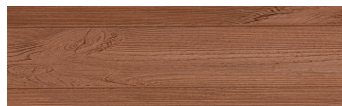

### Wood effect

Irish Oak

White Birch

Silver Grey

Bengal Teak

Steel Grey

Light Beige

Norway Pine

Africa Ebony

Iberia Pine

Dark Brown

Canada Walnut

For more information on plasters and paints, go to [www.ceresit.it](http://www.ceresit.it)

\*The presented colours refer to plasters and paints offered by Ceresit. Due to the use of digital techniques, the presented colours might not represent the original ones, thus they cannot be considered as a reliable colour presentation. We recommend checking the authentic colour samples.