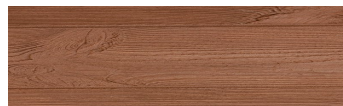

# COLOUR DETAILS

SteelGrey

## Wood effect

Irish Oak

WhiteBirch

SilverGrey

Bengal Teak

Kongo Wenge

LightBeige

Norway Pine

AfricaEbony

Iberia Pine

DarkBrown

Canada Walnut

For more information on plasters and paints, go to  
[www.ceresit.it](http://www.ceresit.it)

\*The presented colours refer to plasters and paints offered by Ceresit. Due to the use of digital techniques, the presented colours might not represent the original ones, thus they cannot be considered as a reliable colour presentation. We recommend checking the authentic colour samples.