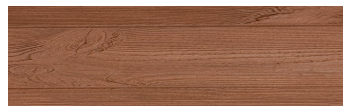

COLOUR DETAILS

SteelGrey

Wood effect

Irish Oak

WhiteBirch

SilverGrey

Bengal Teak

Kongo Wenge

LightBeige

Norway Pine

AfricaEbony

Iberia Pine

DarkBrown

Canada Walnut

For more information on plasters and paints, go to
www.ceresit.it

*The presented colours refer to plasters and paints offered by Ceresit. Due to the use of digital techniques, the presented colours might not represent the original ones, thus they cannot be considered as a reliable colour presentation. We recommend checking the authentic colour samples.