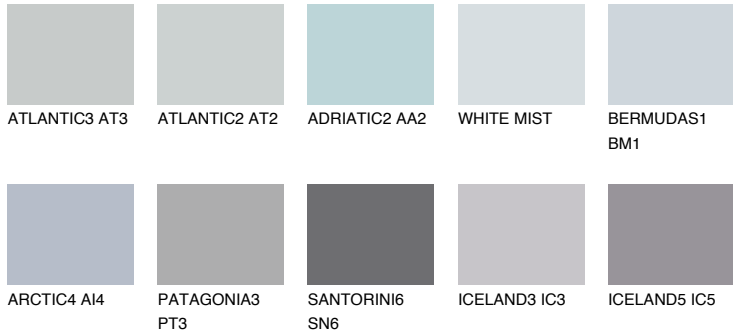

COLOUR DETAILS

ARCTIC2 AI2

63% **TSR** 65%

Matching colours

COLOURS

INTENSE

For more information on plasters and paints, go to www.ceresit.it

*The presented colours refer to plasters and paints offered by Ceresit. Due to the use of digital techniques, the presented colours might not represent the original ones, thus they cannot be considered as a reliable colour presentation. We recommend checking the authentic colour samples.