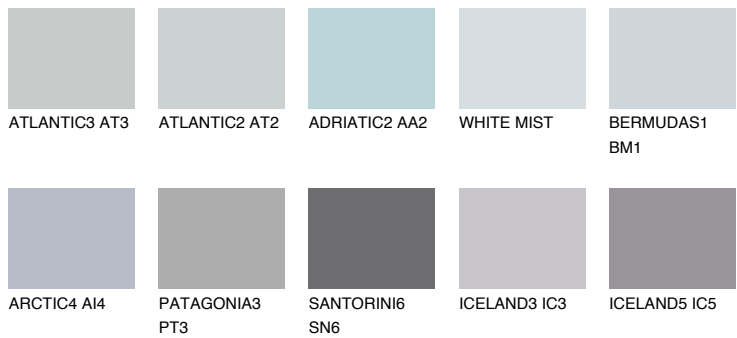

COLOUR DETAILS

ARCTIC2 AI2

63% **TSR** 65%

Matching colours

COLOURS

INTENSE

For more information on plasters and paints, go to www.ceresit.it

*The presented colours refer to plasters and paints offered by Ceresit. Due to the use of digital techniques, the presented colours might not represent the original ones, thus they cannot be considered as a reliable colour presentation. We recommend checking the authentic colour samples.