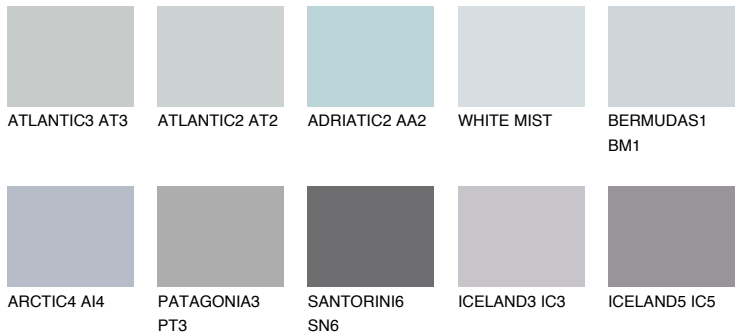

COLOUR DETAILS

ARCTIC2 AI2

63% **TSR** 65%

Matching colours

COLOURS

INTENSE

For more information on plasters and paints, go to www.ceresit.it

*The presented colours refer to plasters and paints offered by Ceresit. Due to the use of digital techniques, the presented colours might not represent the original ones, thus they cannot be considered as a reliable colour presentation. We recommend checking the authentic colour samples.