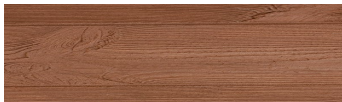

LightBeige

Wood effect

Irish Oak

WhiteBirch

SilverGrey

Bengal Teak

Kongo Wenge

SteelGrey

Norway Pine

AfricaEbony

Iberia Pine

DarkBrown

Canada Walnut

For more information on plasters and paints, go to www.ceresit.it

*The presented colours refer to plasters and paints offered by Ceresit. Due to the use of digital techniques, the presented colours might not represent the original ones, thus they cannot be considered as a reliable colour presentation. We recommend checking the authentic colour samples.