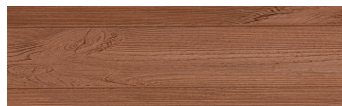

LightBeige

Wood effect

Irish Oak

WhiteBirch

SilverGrey

Bengal Teak

Kongo Wenge

SteelGrey

Norway Pine

AfricaEbony

Iberia Pine

DarkBrown

Canada Walnut

For more information on plasters and paints, go to [www.ceresit.it](http://www.ceresit.it)

\*The presented colours refer to plasters and paints offered by Ceresit. Due to the use of digital techniques, the presented colours might not represent the original ones, thus they cannot be considered as a reliable colour presentation. We recommend checking the authentic colour samples.