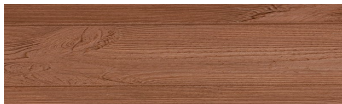

COLOUR DETAILS

Norway Pine

Wood effect

Irish Oak

White Birch

Silver Grey

Bengal Teak

Kongo Wenge

Steel Grey

Light Beige

Africa Ebony

Iberia Pine

Dark Brown

Canada Walnut

For more information on plasters and paints, go to www.ceresit.it

*The presented colours refer to plasters and paints offered by Ceresit. Due to the use of digital techniques, the presented colours might not represent the original ones, thus they cannot be considered as a reliable colour presentation. We recommend checking the authentic colour samples.