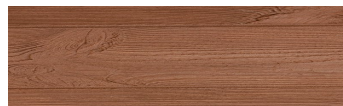

COLOUR DETAILS

Norway Pine

Wood effect

Irish Oak

White Birch

Silver Grey

Bengal Teak

Kongo Wenge

Steel Grey

Light Beige

Africa Ebony

Iberia Pine

Dark Brown

Canada Walnut

For more information on plasters and paints, go to
www.ceresit.it

*The presented colours refer to plasters and paints offered by Ceresit. Due to the use of digital techniques, the presented colours might not represent the original ones, thus they cannot be considered as a reliable colour presentation. We recommend checking the authentic colour samples.