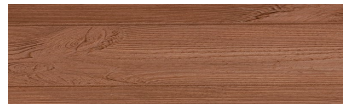

COLOUR DETAILS

Norway Pine

Wood effect

Irish Oak

White Birch

Silver Grey

Bengal Teak

Kongo Wenge

Steel Grey

Light Beige

Africa Ebony

Iberia Pine

Dark Brown

Canada Walnut

For more information on plasters and paints, go to
www.ceresit.it

*The presented colours refer to plasters and paints offered by Ceresit. Due to the use of digital techniques, the presented colours might not represent the original ones, thus they cannot be considered as a reliable colour presentation. We recommend checking the authentic colour samples.