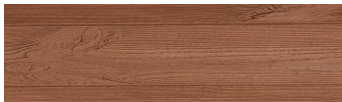

### Wood effect

Irish Oak

White Birch

Silver Grey

Bengal Teak

Kongo Wenge

Steel Grey

Light Beige

Africa Ebony

Iberia Pine

Dark Brown

Canada Walnut

For more information on plasters and paints, go to [www.ceresit.it](http://www.ceresit.it)

\*The presented colours refer to plasters and paints offered by Ceresit. Due to the use of digital techniques, the presented colours might not represent the original ones, thus they cannot be considered as a reliable colour presentation. We recommend checking the authentic colour samples.