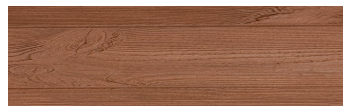

COLOUR DETAILS

Africa Ebony

Wood effect

Irish Oak

White Birch

Silver Grey

Bengal Teak

Kongo Wenge

Steel Grey

Light Beige

Norway Pine

Iberia Pine

Dark Brown

Canada Walnut

For more information on plasters and paints, go to
www.ceresit.it

*The presented colours refer to plasters and paints offered by Ceresit. Due to the use of digital techniques, the presented colours might not represent the original ones, thus they cannot be considered as a reliable colour presentation. We recommend checking the authentic colour samples.