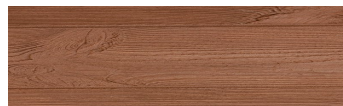

COLOUR DETAILS

Iberia Pine

Wood effect

Irish Oak

White Birch

Silver Grey

Bengal Teak

Kongo Wenge

Steel Grey

Light Beige

Norway Pine

Africa Ebony

Dark Brown

Canada Walnut

For more information on plasters and paints, go to
www.ceresit.it

*The presented colours refer to plasters and paints offered by Ceresit. Due to the use of digital techniques, the presented colours might not represent the original ones, thus they cannot be considered as a reliable colour presentation. We recommend checking the authentic colour samples.