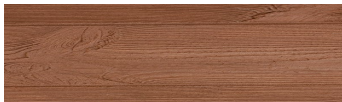

DarkBrown

Wood effect

Irish Oak

WhiteBirch

SilverGrey

Bengal Teak

Kongo Wenge

SteelGrey

LightBeige

Norway Pine

AfricaEbony

Iberia Pine

Canada Walnut

For more information on plasters and paints, go to www.ceresit.it

*The presented colours refer to plasters and paints offered by Ceresit. Due to the use of digital techniques, the presented colours might not represent the original ones, thus they cannot be considered as a reliable colour presentation. We recommend checking the authentic colour samples.