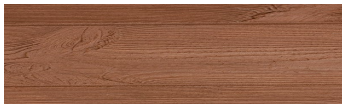

COLOUR DETAILS

DarkBrown

Wood effect

Irish Oak

WhiteBirch

SilverGrey

Bengal Teak

Kongo Wenge

SteelGrey

LightBeige

Norway Pine

AfricaEbony

Iberia Pine

Canada Walnut

For more information on plasters and paints, go to www.ceresit.it

*The presented colours refer to plasters and paints offered by Ceresit. Due to the use of digital techniques, the presented colours might not represent the original ones, thus they cannot be considered as a reliable colour presentation. We recommend checking the authentic colour samples.