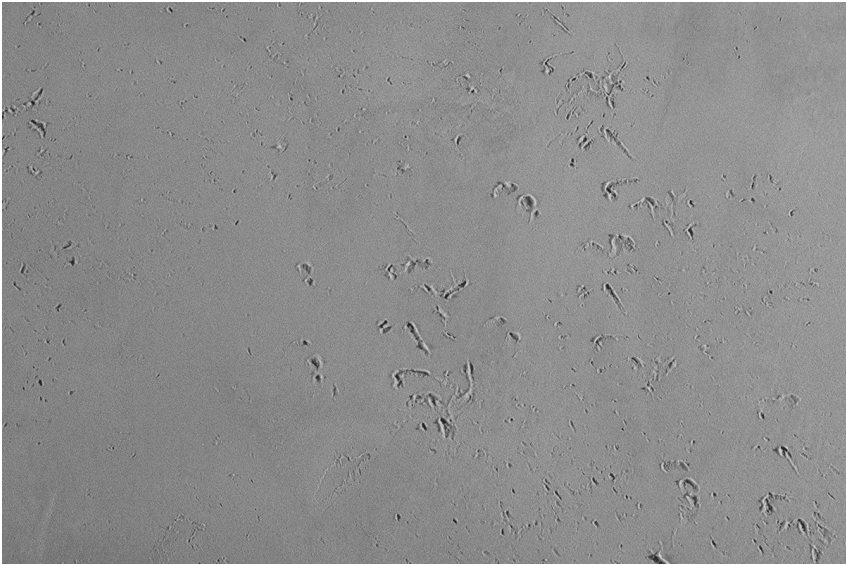

# COLOUR DETAILS

**Sand texture in Tokyo Graphite colour**

### Special concrete effect

Winter texture in Sydney Light colour

Ocean texture in Chicago Grey colour

Desert texture in Tokyo Graphite colour

Snow texture in Sydney Light colour

Cloud texture in Chicago Grey colour

Autumn texture in Chicago Grey and Tokyo Graphite colours

Frost texture in Tokyo Graphite and Sydney Light colours

Wave texture in Chicago Grey colour

For more information on plasters and paints, go to [www.ceresit.it](http://www.ceresit.it)

Wind texture in Chicago Grey colour

Ice texture in Sydney Light colour

Lake texture in Sydney Light colour

Storm texture in Tokyo Graphite and Sydney Light colours

Rock texture in Sydney Light and Tokyo Graphite colours