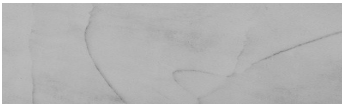

# COLOUR DETAILS

**Sand texture in Tokyo Graphite colour**

### Special concrete effect

Winter texture in Sydney Light colour

Ocean texture in Chicago Grey colour

Desert texture in Tokyo Graphite colour

Snow texture in Sydney Light colour

Cloud texture in Chicago Grey colour

Autumn texture in Chicago Grey and Tokyo Graphite colours

Frost texture in Tokyo Graphite and Sydney Light colours

Wave texture in Chicago Grey colour

For more information on plasters and paints, go to [www.ceresit.it](http://www.ceresit.it)

Wind texture in Chicago Grey colour

Ice texture in Sydney Light colour

Lake texture in Sydney Light colour

Storm texture in Tokyo Graphite and Sydney Light colours

Rock texture in Sydney Light and Tokyo Graphite colours