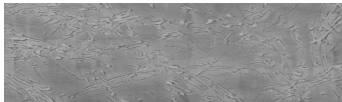

# COLOUR DETAILS

**Sand texture in Tokyo Graphite colour**

### Special concrete effect

Winter texture in Sydney Light colour

Ocean texture in Chicago Grey colour

Desert texture in Tokyo Graphite colour

Snow texture in Sydney Light colour

Cloud texture in Chicago Grey colour

Autumn texture in Chicago Grey and Tokyo Graphite colours

Frost texture in Tokyo Graphite and Sydney Light colours

Wave texture in Chicago Grey colour

For more information on plasters and paints, go to [www.ceresit.it](http://www.ceresit.it)

Wind texture in Chicago Grey colour

Ice texture in Sydney Light colour

Lake texture in Sydney Light colour

Storm texture in Tokyo Graphite and Sydney Light colours

Rock texture in Sydney Light and Tokyo Graphite colours