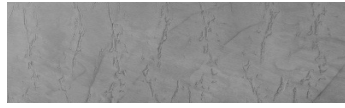

### Special concrete effect

Winter texture in Sydney Light colour

Ocean texture in Chicago Grey colour

Desert texture in Tokyo Graphite colour

Snow texture in Sydney Light colour

Cloud texture in Chicago Grey colour

Autumn texture in Chicago Grey and Tokyo Graphite colours

Frost texture in Tokyo Graphite and Sydney Light colours

Wave texture in Chicago Grey colour

For more information on plasters and paints, go to [www.ceresit.it](http://www.ceresit.it)

Wind texture in Chicago Grey colour

Ice texture in Sydney Light colour

Lake texture in Sydney Light colour

Storm texture in Tokyo Graphite and Sydney Light colours

Rock texture in Sydney Light and Tokyo Graphite colours