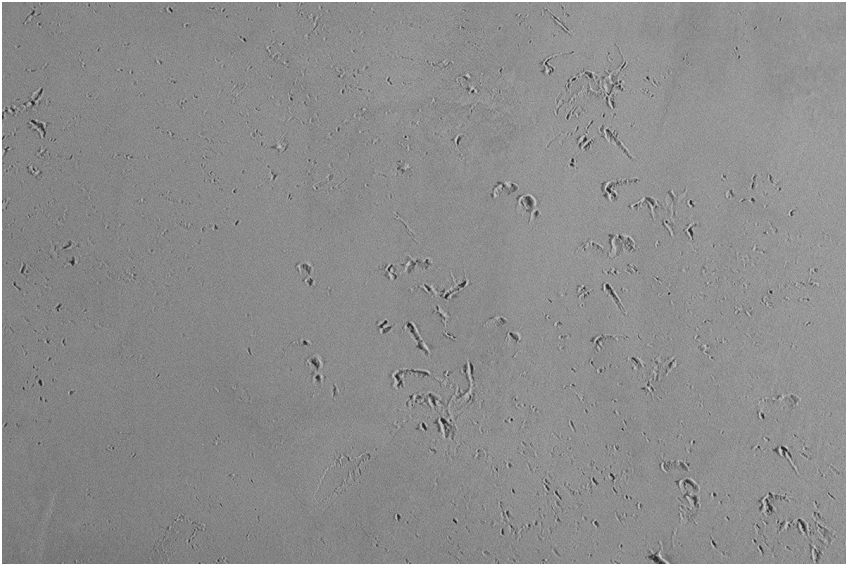

COLOUR DETAILS

**Sand texture in
Tokyo Graphite
colour**

Special concrete effect

Winter texture in Sydney Light colour

Ocean texture in Chicago Grey colour

Desert texture in Tokyo Graphite colour

Snow texture in Sydney Light colour

Cloud texture in Chicago Grey colour

Autumn texture in Chicago Grey and
Tokyo Graphite colours

Frost texture in Tokyo Graphite and
Sydney Light colours

Wave texture in Chicago Grey colour

For more information on plasters and paints, go to
www.ceresit.it

Wind texture in Chicago Grey colour

Ice texture in Sydney Light colour

Lake texture in Sydney Light colour

Storm texture in Tokyo Graphite and Sydney Light colours

Rock texture in Sydney Light and Tokyo Graphite colours

Rain texture in Tokyo Graphite colour

For more information on plasters and paints, go to
www.ceresit.it

*The presented colours refer to plasters and paints offered by Ceresit. Due to the use of digital techniques, the presented colours might not represent the original ones, thus they cannot be considered as a reliable colour presentation. We recommend checking the authentic colour samples.