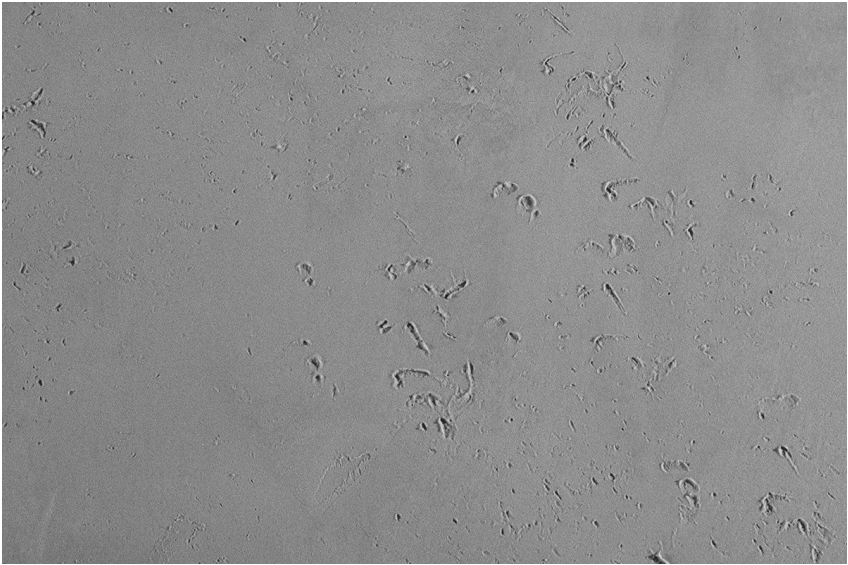

COLOUR DETAILS

Sand texture in Tokyo Graphite colour

Special concrete effect

Winter texture in Sydney Light colour

Ocean texture in Chicago Grey colour

Desert texture in Tokyo Graphite colour

Snow texture in Sydney Light colour

Cloud texture in Chicago Grey colour

Autumn texture in Chicago Grey and Tokyo Graphite colours

Frost texture in Tokyo Graphite and Sydney Light colours

Wave texture in Chicago Grey colour

For more information on plasters and paints, go to www.ceresit.it

Wind texture in Chicago Grey colour

Ice texture in Sydney Light colour

Lake texture in Sydney Light colour

Storm texture in Tokyo Graphite and Sydney Light colours

Rock texture in Sydney Light and Tokyo Graphite colours

Rain texture in Tokyo Graphite colour

For more information on plasters and paints, go to
www.ceresit.it

*The presented colours refer to plasters and paints offered by Ceresit. Due to the use of digital techniques, the presented colours might not represent the original ones, thus they cannot be considered as a reliable colour presentation. We recommend checking the authentic colour samples.