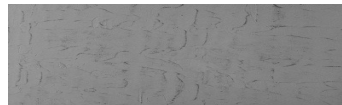

COLOUR DETAILS

**Sand texture in
Tokyo Graphite
colour**

Special concrete effect

Winter texture in Sydney Light colour

Ocean texture in Chicago Grey colour

Desert texture in Tokyo Graphite colour

Snow texture in Sydney Light colour

Cloud texture in Chicago Grey colour

Autumn texture in Chicago Grey and
Tokyo Graphite colours

Frost texture in Tokyo Graphite and
Sydney Light colours

Wave texture in Chicago Grey colour

For more information on plasters and paints, go to
www.ceresit.it