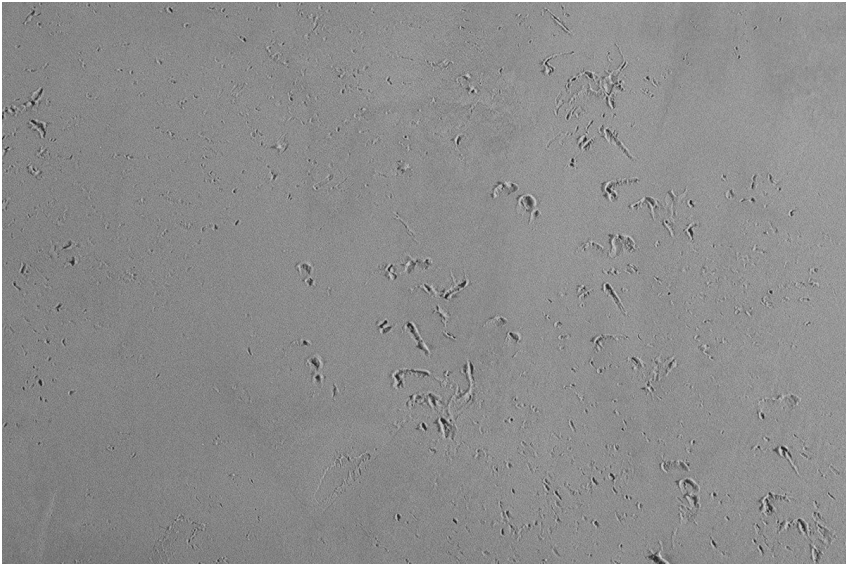

COLOUR DETAILS

Sand texture in Tokyo Graphite colour

Special concrete effect

Winter texture in Sydney Light colour

Ocean texture in Chicago Grey colour

Desert texture in Tokyo Graphite colour

Snow texture in Sydney Light colour

Cloud texture in Chicago Grey colour

Autumn texture in Chicago Grey and Tokyo Graphite colours

Frost texture in Tokyo Graphite and Sydney Light colours

Wave texture in Chicago Grey colour

For more information on plasters and paints, go to www.ceresit.it

Wind texture in Chicago Grey colour

Ice texture in Sydney Light colour

Lake texture in Sydney Light colour

Storm texture in Tokyo Graphite and Sydney Light colours

Rock texture in Sydney Light and Tokyo Graphite colours

Rain texture in Tokyo Graphite colour

For more information on plasters and paints, go to
www.ceresit.it

*The presented colours refer to plasters and paints offered by Ceresit. Due to the use of digital techniques, the presented colours might not represent the original ones, thus they cannot be considered as a reliable colour presentation. We recommend checking the authentic colour samples.