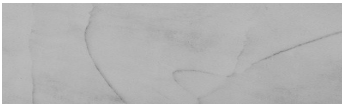

COLOUR DETAILS

Sand texture in Tokyo Graphite colour

Special concrete effect

Winter texture in Sydney Light colour

Ocean texture in Chicago Grey colour

Desert texture in Tokyo Graphite colour

Snow texture in Sydney Light colour

Cloud texture in Chicago Grey colour

Autumn texture in Chicago Grey and Tokyo Graphite colours

Frost texture in Tokyo Graphite and Sydney Light colours

Wave texture in Chicago Grey colour

For more information on plasters and paints, go to www.ceresit.it

Wind texture in Chicago Grey colour

Ice texture in Sydney Light colour

Lake texture in Sydney Light colour

Storm texture in Tokyo Graphite and Sydney Light colours

Rock texture in Sydney Light and Tokyo Graphite colours