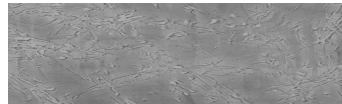

COLOUR DETAILS

**Sand texture in
Tokyo Graphite
colour**

Special concrete effect

Winter texture in Sydney Light colour

Ocean texture in Chicago Grey colour

Desert texture in Tokyo Graphite colour

Snow texture in Sydney Light colour

Cloud texture in Chicago Grey colour

Autumn texture in Chicago Grey and
Tokyo Graphite colours

Frost texture in Tokyo Graphite and
Sydney Light colours

Wave texture in Chicago Grey colour

For more information on plasters and paints, go to
www.ceresit.it

Wind texture in Chicago Grey colour

Ice texture in Sydney Light colour

Lake texture in Sydney Light colour

Storm texture in Tokyo Graphite and Sydney Light colours

Rock texture in Sydney Light and Tokyo Graphite colours