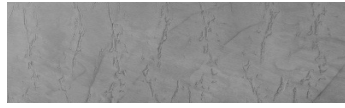

COLOUR DETAILS

Sand texture in Tokyo Graphite colour

Special concrete effect

Winter texture in Sydney Light colour

Ocean texture in Chicago Grey colour

Desert texture in Tokyo Graphite colour

Snow texture in Sydney Light colour

Cloud texture in Chicago Grey colour

Autumn texture in Chicago Grey and Tokyo Graphite colours

Frost texture in Tokyo Graphite and Sydney Light colours

Wave texture in Chicago Grey colour

For more information on plasters and paints, go to www.ceresit.it

Wind texture in Chicago Grey colour

Ice texture in Sydney Light colour

Lake texture in Sydney Light colour

Storm texture in Tokyo Graphite and Sydney Light colours

Rock texture in Sydney Light and Tokyo Graphite colours

Rain texture in Tokyo Graphite colour

For more information on plasters and paints, go to
www.ceresit.it

*The presented colours refer to plasters and paints offered by Ceresit. Due to the use of digital techniques, the presented colours might not represent the original ones, thus they cannot be considered as a reliable colour presentation. We recommend checking the authentic colour samples.