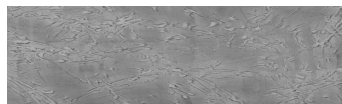

# COLOUR DETAILS

**Winter texture in Sydney Light colour**

## Special concrete effect

Sand texture in Tokyo Graphite colour

Ocean texture in Chicago Grey colour

Desert texture in Tokyo Graphite colour

Snow texture in Sydney Light colour

Cloud texture in Chicago Grey colour

Autumn texture in Chicago Grey and Tokyo Graphite colours

Frost texture in Tokyo Graphite and Sydney Light colours

Wave texture in Chicago Grey colour

Wind texture in Chicago Grey colour

Ice texture in Sydney Light colour

Lake texture in Sydney Light colour

Storm texture in Tokyo Graphite and Sydney Light colours

For more information on plasters and paints, go to [www.ceresit.it](http://www.ceresit.it)

\*The presented colours refer to plasters and paints offered by Ceresit. Due to the use of digital techniques, the presented colours might not represent the original ones, thus they cannot be considered as a reliable colour presentation. We recommend checking the authentic colour samples.