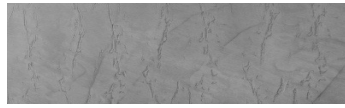

COLOUR DETAILS

Winter texture in Sydney Light colour

Special concrete effect

Sand texture in Tokyo Graphite colour

Ocean texture in Chicago Grey colour

Desert texture in Tokyo Graphite colour

Snow texture in Sydney Light colour

Cloud texture in Chicago Grey colour

Autumn texture in Chicago Grey and Tokyo Graphite colours

Frost texture in Tokyo Graphite and Sydney Light colours

Wave texture in Chicago Grey colour

Wind texture in Chicago Grey colour

Ice texture in Sydney Light colour

Lake texture in Sydney Light colour

Storm texture in Tokyo Graphite and Sydney Light colours

For more information on plasters and paints, go to www.ceresit.it

*The presented colours refer to plasters and paints offered by Ceresit. Due to the use of digital techniques, the presented colours might not represent the original ones, thus they cannot be considered as a reliable colour presentation. We recommend checking the authentic colour samples.

Rock texture in Sydney Light and Tokyo Graphite colours

Rain texture in Tokyo Graphite colour

For more information on plasters and paints, go to
www.ceresit.it

*The presented colours refer to plasters and paints offered by Ceresit. Due to the use of digital techniques, the presented colours might not represent the original ones, thus they cannot be considered as a reliable colour presentation. We recommend checking the authentic colour samples.