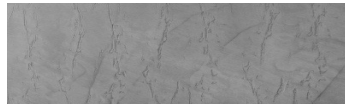

## Special concrete effect

Sand texture in Tokyo Graphite colour

Ocean texture in Chicago Grey colour

Desert texture in Tokyo Graphite colour

Snow texture in Sydney Light colour

Cloud texture in Chicago Grey colour

Autumn texture in Chicago Grey and Tokyo Graphite colours

Frost texture in Tokyo Graphite and Sydney Light colours

Wave texture in Chicago Grey colour

Wind texture in Chicago Grey colour

Ice texture in Sydney Light colour

Lake texture in Sydney Light colour

Storm texture in Tokyo Graphite and Sydney Light colours

For more information on plasters and paints, go to [www.ceresit.it](http://www.ceresit.it)

\*The presented colours refer to plasters and paints offered by Ceresit. Due to the use of digital techniques, the presented colours might not represent the original ones, thus they cannot be considered as a reliable colour presentation. We recommend checking the authentic colour samples.

Rock texture in Sydney Light and Tokyo Graphite colours

Rain texture in Tokyo Graphite colour

For more information on plasters and paints, go to  
[www.ceresit.it](http://www.ceresit.it)

\*The presented colours refer to plasters and paints offered by Ceresit. Due to the use of digital techniques, the presented colours might not represent the original ones, thus they cannot be considered as a reliable colour presentation. We recommend checking the authentic colour samples.