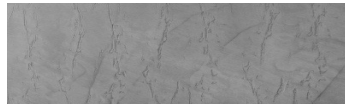

COLOUR DETAILS

**Winter texture in
Sydney Light colour**

Special concrete effect

Sand texture in Tokyo Graphite colour

Ocean texture in Chicago Grey colour

Desert texture in Tokyo Graphite colour

Snow texture in Sydney Light colour

Cloud texture in Chicago Grey colour

Autumn texture in Chicago Grey and
Tokyo Graphite colours

Frost texture in Tokyo Graphite and
Sydney Light colours

Wave texture in Chicago Grey colour

Wind texture in Chicago Grey colour

Ice texture in Sydney Light colour

Lake texture in Sydney Light colour

Storm texture in Tokyo Graphite and
Sydney Light colours

For more information on plasters and paints, go to
www.ceresit.it

*The presented colours refer to plasters and paints offered by Ceresit. Due to the use of digital techniques, the presented colours might not represent the original ones, thus they cannot be considered as a reliable colour presentation. We recommend checking the authentic colour samples.

Rock texture in Sydney Light and Tokyo Graphite colours

Rain texture in Tokyo Graphite colour

For more information on plasters and paints, go to
www.ceresit.it

*The presented colours refer to plasters and paints offered by Ceresit. Due to the use of digital techniques, the presented colours might not represent the original ones, thus they cannot be considered as a reliable colour presentation. We recommend checking the authentic colour samples.