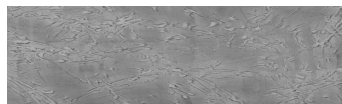

COLOUR DETAILS

**Winter texture in
Sydney Light colour**

Special concrete effect

Sand texture in Tokyo Graphite colour

Ocean texture in Chicago Grey colour

Desert texture in Tokyo Graphite colour

Snow texture in Sydney Light colour

Cloud texture in Chicago Grey colour

Autumn texture in Chicago Grey and
Tokyo Graphite colours

Frost texture in Tokyo Graphite and
Sydney Light colours

Wave texture in Chicago Grey colour

Wind texture in Chicago Grey colour

Ice texture in Sydney Light colour

Lake texture in Sydney Light colour

Storm texture in Tokyo Graphite and
Sydney Light colours

For more information on plasters and paints, go to
www.ceresit.it

*The presented colours refer to plasters and paints offered by Ceresit. Due to the use of digital techniques, the presented colours might not represent the original ones, thus they cannot be considered as a reliable colour presentation. We recommend checking the authentic colour samples.

Rock texture in Sydney Light and Tokyo Graphite colours

Rain texture in Tokyo Graphite colour

For more information on plasters and paints, go to
www.ceresit.it

*The presented colours refer to plasters and paints offered by Ceresit. Due to the use of digital techniques, the presented colours might not represent the original ones, thus they cannot be considered as a reliable colour presentation. We recommend checking the authentic colour samples.