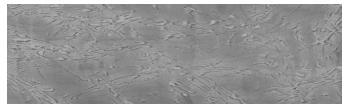

# COLOUR DETAILS

**Winter texture in Sydney Light colour**

## Special concrete effect

Sand texture in Tokyo Graphite colour

Ocean texture in Chicago Grey colour

Desert texture in Tokyo Graphite colour

Snow texture in Sydney Light colour

Cloud texture in Chicago Grey colour

Autumn texture in Chicago Grey and Tokyo Graphite colours

Frost texture in Tokyo Graphite and Sydney Light colours

Wave texture in Chicago Grey colour

Wind texture in Chicago Grey colour

Ice texture in Sydney Light colour

Lake texture in Sydney Light colour

Storm texture in Tokyo Graphite and Sydney Light colours

For more information on plasters and paints, go to [www.ceresit.it](http://www.ceresit.it)

\*The presented colours refer to plasters and paints offered by Ceresit. Due to the use of digital techniques, the presented colours might not represent the original ones, thus they cannot be considered as a reliable colour presentation. We recommend checking the authentic colour samples.