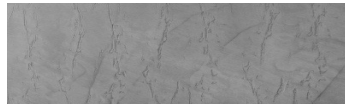

## Special concrete effect

Sand texture in Tokyo Graphite colour

Winter texture in Sydney Light colour

Desert texture in Tokyo Graphite colour

Snow texture in Sydney Light colour

Cloud texture in Chicago Grey colour

Autumn texture in Chicago Grey and Tokyo Graphite colours

Frost texture in Tokyo Graphite and Sydney Light colours

Wave texture in Chicago Grey colour

Wind texture in Chicago Grey colour

Ice texture in Sydney Light colour

Lake texture in Sydney Light colour

Storm texture in Tokyo Graphite and Sydney Light colours

For more information on plasters and paints, go to [www.ceresit.it](http://www.ceresit.it)

\*The presented colours refer to plasters and paints offered by Ceresit. Due to the use of digital techniques, the presented colours might not represent the original ones, thus they cannot be considered as a reliable colour presentation. We recommend checking the authentic colour samples.

Rock texture in Sydney Light and Tokyo Graphite colours

Rain texture in Tokyo Graphite colour

For more information on plasters and paints, go to  
[www.ceresit.it](http://www.ceresit.it)

\*The presented colours refer to plasters and paints offered by Ceresit. Due to the use of digital techniques, the presented colours might not represent the original ones, thus they cannot be considered as a reliable colour presentation. We recommend checking the authentic colour samples.