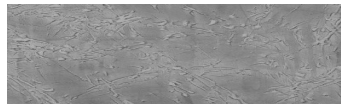

COLOUR DETAILS

Ocean texture in Chicago Grey colour

Special concrete effect

Sand texture in Tokyo Graphite colour

Winter texture in Sydney Light colour

Desert texture in Tokyo Graphite colour

Snow texture in Sydney Light colour

Cloud texture in Chicago Grey colour

Autumn texture in Chicago Grey and Tokyo Graphite colours

Frost texture in Tokyo Graphite and Sydney Light colours

Wave texture in Chicago Grey colour

Wind texture in Chicago Grey colour

Ice texture in Sydney Light colour

Lake texture in Sydney Light colour

Storm texture in Tokyo Graphite and Sydney Light colours

For more information on plasters and paints, go to www.ceresit.it

*The presented colours refer to plasters and paints offered by Ceresit. Due to the use of digital techniques, the presented colours might not represent the original ones, thus they cannot be considered as a reliable colour presentation. We recommend checking the authentic colour samples.

Rock texture in Sydney Light and Tokyo Graphite colours

Rain texture in Tokyo Graphite colour

For more information on plasters and paints, go to
www.ceresit.it

*The presented colours refer to plasters and paints offered by Ceresit. Due to the use of digital techniques, the presented colours might not represent the original ones, thus they cannot be considered as a reliable colour presentation. We recommend checking the authentic colour samples.