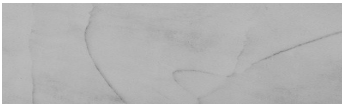

COLOUR DETAILS

Desert texture in Tokyo Graphite colour

Special concrete effect

Sand texture in Tokyo Graphite colour

Winter texture in Sydney Light colour

Ocean texture in Chicago Grey colour

Snow texture in Sydney Light colour

Cloud texture in Chicago Grey colour

Autumn texture in Chicago Grey and Tokyo Graphite colours

Frost texture in Tokyo Graphite and Sydney Light colours

Wave texture in Chicago Grey colour

For more information on plasters and paints, go to www.ceresit.it

Wind texture in Chicago Grey colour

Ice texture in Sydney Light colour

Lake texture in Sydney Light colour

Storm texture in Tokyo Graphite and Sydney Light colours

Rock texture in Sydney Light and Tokyo Graphite colours