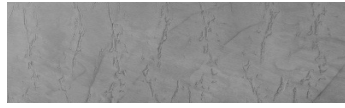

COLOUR DETAILS

Desert texture in Tokyo Graphite colour

Special concrete effect

Sand texture in Tokyo Graphite colour

Winter texture in Sydney Light colour

Ocean texture in Chicago Grey colour

Snow texture in Sydney Light colour

Cloud texture in Chicago Grey colour

Autumn texture in Chicago Grey and Tokyo Graphite colours

Frost texture in Tokyo Graphite and Sydney Light colours

Wave texture in Chicago Grey colour

For more information on plasters and paints, go to www.ceresit.it

Wind texture in Chicago Grey colour

Ice texture in Sydney Light colour

Lake texture in Sydney Light colour

Storm texture in Tokyo Graphite and Sydney Light colours

Rock texture in Sydney Light and Tokyo Graphite colours

Rain texture in Tokyo Graphite colour

For more information on plasters and paints, go to
www.ceresit.it

*The presented colours refer to plasters and paints offered by Ceresit. Due to the use of digital techniques, the presented colours might not represent the original ones, thus they cannot be considered as a reliable colour presentation. We recommend checking the authentic colour samples.