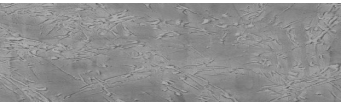

# COLOUR DETAILS

**Desert texture in Tokyo Graphite colour**

### Special concrete effect

Sand texture in Tokyo Graphite colour

Winter texture in Sydney Light colour

Ocean texture in Chicago Grey colour

Snow texture in Sydney Light colour

Cloud texture in Chicago Grey colour

Autumn texture in Chicago Grey and Tokyo Graphite colours

Frost texture in Tokyo Graphite and Sydney Light colours

Wave texture in Chicago Grey colour

For more information on plasters and paints, go to [www.ceresit.it](http://www.ceresit.it)

Wind texture in Chicago Grey colour

Ice texture in Sydney Light colour

Lake texture in Sydney Light colour

Storm texture in Tokyo Graphite and Sydney Light colours

Rock texture in Sydney Light and Tokyo Graphite colours