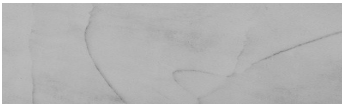

# COLOUR DETAILS

**Desert texture in Tokyo Graphite colour**

### Special concrete effect

Sand texture in Tokyo Graphite colour

Winter texture in Sydney Light colour

Ocean texture in Chicago Grey colour

Snow texture in Sydney Light colour

Cloud texture in Chicago Grey colour

Autumn texture in Chicago Grey and Tokyo Graphite colours

Frost texture in Tokyo Graphite and Sydney Light colours

Wave texture in Chicago Grey colour

For more information on plasters and paints, go to [www.ceresit.it](http://www.ceresit.it)

Wind texture in Chicago Grey colour

Ice texture in Sydney Light colour

Lake texture in Sydney Light colour

Storm texture in Tokyo Graphite and Sydney Light colours

Rock texture in Sydney Light and Tokyo Graphite colours