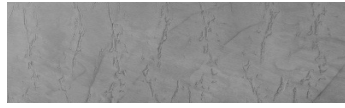

### Special concrete effect

Sand texture in Tokyo Graphite colour

Winter texture in Sydney Light colour

Ocean texture in Chicago Grey colour

Snow texture in Sydney Light colour

Cloud texture in Chicago Grey colour

Autumn texture in Chicago Grey and Tokyo Graphite colours

Frost texture in Tokyo Graphite and Sydney Light colours

Wave texture in Chicago Grey colour

For more information on plasters and paints, go to [www.ceresit.it](http://www.ceresit.it)

Wind texture in Chicago Grey colour

Ice texture in Sydney Light colour

Lake texture in Sydney Light colour

Storm texture in Tokyo Graphite and Sydney Light colours

Rock texture in Sydney Light and Tokyo Graphite colours