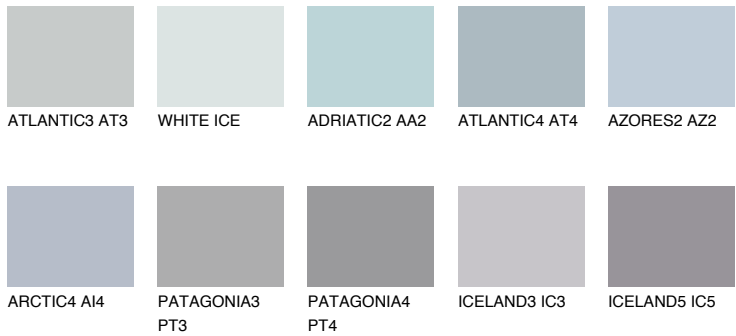

COLOUR DETAILS

ARCTIC3 AI3

54% TSR 59%

Matching colours

COLOURS

INTENSE

For more information on plasters and paints, go to www.ceresit.it

*The presented colours refer to plasters and paints offered by Ceresit. Due to the use of digital techniques, the presented colours might not represent the original ones, thus they cannot be considered as a reliable colour presentation. We recommend checking the authentic colour samples.