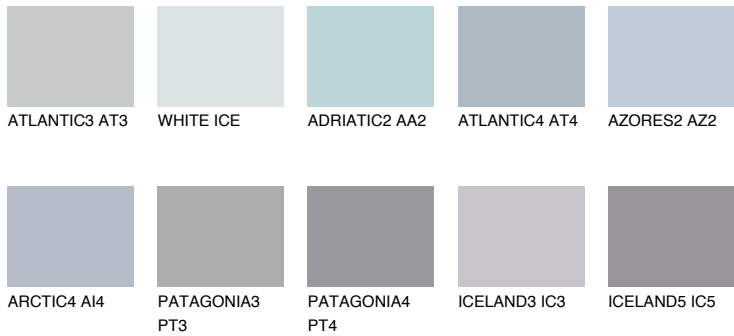

COLOUR DETAILS

ARCTIC3 AI3

54% TSR 59%

Matching colours

COLOURS

INTENSE

For more information on plasters and paints, go to www.ceresit.it

*The presented colours refer to plasters and paints offered by Ceresit. Due to the use of digital techniques, the presented colours might not represent the original ones, thus they cannot be considered as a reliable colour presentation. We recommend checking the authentic colour samples.