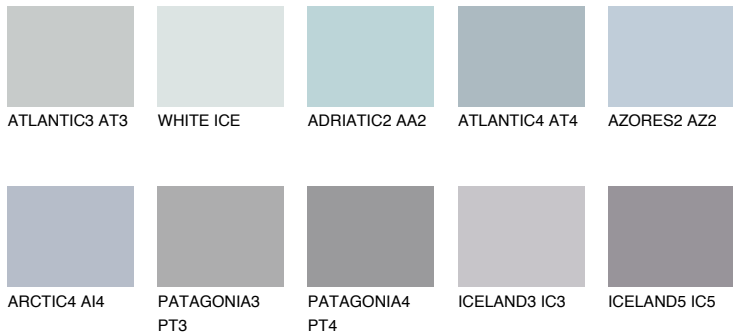

COLOUR DETAILS

ARCTIC3 AI3

54% TSR 59%

Matching colours

COLOURS

INTENSE

For more information on plasters and paints, go to www.ceresit.it

*The presented colours refer to plasters and paints offered by Ceresit. Due to the use of digital techniques, the presented colours might not represent the original ones, thus they cannot be considered as a reliable colour presentation. We recommend checking the authentic colour samples.