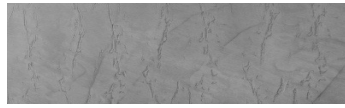

COLOUR DETAILS

Snow texture in Sydney Light colour

Special concrete effect

Sand texture in Tokyo Graphite colour

Winter texture in Sydney Light colour

Ocean texture in Chicago Grey colour

Desert texture in Tokyo Graphite colour

Cloud texture in Chicago Grey colour

Autumn texture in Chicago Grey and Tokyo Graphite colours

Frost texture in Tokyo Graphite and Sydney Light colours

Wave texture in Chicago Grey colour

Wind texture in Chicago Grey colour

Ice texture in Sydney Light colour

Lake texture in Sydney Light colour

Storm texture in Tokyo Graphite and Sydney Light colours

For more information on plasters and paints, go to www.ceresit.it

*The presented colours refer to plasters and paints offered by Ceresit. Due to the use of digital techniques, the presented colours might not represent the original ones, thus they cannot be considered as a reliable colour presentation. We recommend checking the authentic colour samples.

Rock texture in Sydney Light and Tokyo Graphite colours

Rain texture in Tokyo Graphite colour

For more information on plasters and paints, go to
www.ceresit.it

*The presented colours refer to plasters and paints offered by Ceresit. Due to the use of digital techniques, the presented colours might not represent the original ones, thus they cannot be considered as a reliable colour presentation. We recommend checking the authentic colour samples.