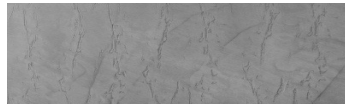

COLOUR DETAILS

**Snow texture in
Sydney Light colour**

Special concrete effect

Sand texture in Tokyo Graphite colour

Winter texture in Sydney Light colour

Ocean texture in Chicago Grey colour

Desert texture in Tokyo Graphite colour

Cloud texture in Chicago Grey colour

Autumn texture in Chicago Grey and Tokyo Graphite colours

Frost texture in Tokyo Graphite and Sydney Light colours

Wave texture in Chicago Grey colour

Wind texture in Chicago Grey colour

Ice texture in Sydney Light colour

Lake texture in Sydney Light colour

Storm texture in Tokyo Graphite and Sydney Light colours

For more information on plasters and paints, go to
www.ceresit.it

*The presented colours refer to plasters and paints offered by Ceresit. Due to the use of digital techniques, the presented colours might not represent the original ones, thus they cannot be considered as a reliable colour presentation. We recommend checking the authentic colour samples.

Rock texture in Sydney Light and Tokyo Graphite colours

Rain texture in Tokyo Graphite colour

For more information on plasters and paints, go to
www.ceresit.it

*The presented colours refer to plasters and paints offered by Ceresit. Due to the use of digital techniques, the presented colours might not represent the original ones, thus they cannot be considered as a reliable colour presentation. We recommend checking the authentic colour samples.