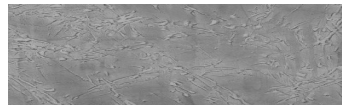

COLOUR DETAILS

**Snow texture in
Sydney Light colour**

Special concrete effect

Sand texture in Tokyo Graphite colour

Winter texture in Sydney Light colour

Ocean texture in Chicago Grey colour

Desert texture in Tokyo Graphite colour

Cloud texture in Chicago Grey colour

Autumn texture in Chicago Grey and Tokyo Graphite colours

Frost texture in Tokyo Graphite and Sydney Light colours

Wave texture in Chicago Grey colour

Wind texture in Chicago Grey colour

Ice texture in Sydney Light colour

Lake texture in Sydney Light colour

Storm texture in Tokyo Graphite and Sydney Light colours

For more information on plasters and paints, go to
www.ceresit.it

*The presented colours refer to plasters and paints offered by Ceresit. Due to the use of digital techniques, the presented colours might not represent the original ones, thus they cannot be considered as a reliable colour presentation. We recommend checking the authentic colour samples.

Rock texture in Sydney Light and Tokyo Graphite colours

Rain texture in Tokyo Graphite colour

For more information on plasters and paints, go to
www.ceresit.it

*The presented colours refer to plasters and paints offered by Ceresit. Due to the use of digital techniques, the presented colours might not represent the original ones, thus they cannot be considered as a reliable colour presentation. We recommend checking the authentic colour samples.