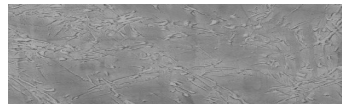

# COLOUR DETAILS

**Snow texture in  
Sydney Light colour**

## Special concrete effect

Sand texture in Tokyo Graphite colour

Winter texture in Sydney Light colour

Ocean texture in Chicago Grey colour

Desert texture in Tokyo Graphite colour

Cloud texture in Chicago Grey colour

Autumn texture in Chicago Grey and Tokyo Graphite colours

Frost texture in Tokyo Graphite and Sydney Light colours

Wave texture in Chicago Grey colour

Wind texture in Chicago Grey colour

Ice texture in Sydney Light colour

Lake texture in Sydney Light colour

Storm texture in Tokyo Graphite and Sydney Light colours

For more information on plasters and paints, go to  
[www.ceresit.it](http://www.ceresit.it)

\*The presented colours refer to plasters and paints offered by Ceresit. Due to the use of digital techniques, the presented colours might not represent the original ones, thus they cannot be considered as a reliable colour presentation. We recommend checking the authentic colour samples.