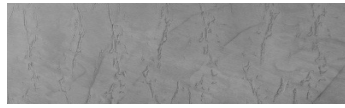

### Special concrete effect

Sand texture in Tokyo Graphite colour

Winter texture in Sydney Light colour

Ocean texture in Chicago Grey colour

Desert texture in Tokyo Graphite colour

Cloud texture in Chicago Grey colour

Autumn texture in Chicago Grey and Tokyo Graphite colours

Frost texture in Tokyo Graphite and Sydney Light colours

Wave texture in Chicago Grey colour

Wind texture in Chicago Grey colour

Ice texture in Sydney Light colour

Lake texture in Sydney Light colour

Storm texture in Tokyo Graphite and Sydney Light colours

For more information on plasters and paints, go to [www.ceresit.it](http://www.ceresit.it)

\*The presented colours refer to plasters and paints offered by Ceresit. Due to the use of digital techniques, the presented colours might not represent the original ones, thus they cannot be considered as a reliable colour presentation. We recommend checking the authentic colour samples.

Rock texture in Sydney Light and Tokyo Graphite colours

Rain texture in Tokyo Graphite colour

For more information on plasters and paints, go to  
[www.ceresit.it](http://www.ceresit.it)

\*The presented colours refer to plasters and paints offered by Ceresit. Due to the use of digital techniques, the presented colours might not represent the original ones, thus they cannot be considered as a reliable colour presentation. We recommend checking the authentic colour samples.