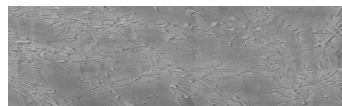

# COLOUR DETAILS

**Snow texture in  
Sydney Light colour**

## Special concrete effect

Sand texture in Tokyo Graphite colour

Winter texture in Sydney Light colour

Ocean texture in Chicago Grey colour

Desert texture in Tokyo Graphite colour

Cloud texture in Chicago Grey colour

Autumn texture in Chicago Grey and Tokyo Graphite colours

Frost texture in Tokyo Graphite and Sydney Light colours

Wave texture in Chicago Grey colour

Wind texture in Chicago Grey colour

Ice texture in Sydney Light colour

Lake texture in Sydney Light colour

Storm texture in Tokyo Graphite and Sydney Light colours

For more information on plasters and paints, go to  
[www.ceresit.it](http://www.ceresit.it)

\*The presented colours refer to plasters and paints offered by Ceresit. Due to the use of digital techniques, the presented colours might not represent the original ones, thus they cannot be considered as a reliable colour presentation. We recommend checking the authentic colour samples.