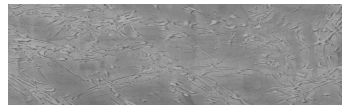

# COLOUR DETAILS

**Snow texture in  
Sydney Light colour**

## Special concrete effect

Sand texture in Tokyo Graphite colour

Winter texture in Sydney Light colour

Ocean texture in Chicago Grey colour

Desert texture in Tokyo Graphite colour

Cloud texture in Chicago Grey colour

Autumn texture in Chicago Grey and Tokyo Graphite colours

Frost texture in Tokyo Graphite and Sydney Light colours

Wave texture in Chicago Grey colour

Wind texture in Chicago Grey colour

Ice texture in Sydney Light colour

Lake texture in Sydney Light colour

Storm texture in Tokyo Graphite and Sydney Light colours

For more information on plasters and paints, go to  
[www.ceresit.it](http://www.ceresit.it)

\*The presented colours refer to plasters and paints offered by Ceresit. Due to the use of digital techniques, the presented colours might not represent the original ones, thus they cannot be considered as a reliable colour presentation. We recommend checking the authentic colour samples.