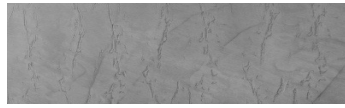

## Special concrete effect

Sand texture in Tokyo Graphite colour

Winter texture in Sydney Light colour

Ocean texture in Chicago Grey colour

Desert texture in Tokyo Graphite colour

Cloud texture in Chicago Grey colour

Autumn texture in Chicago Grey and Tokyo Graphite colours

Frost texture in Tokyo Graphite and Sydney Light colours

Wave texture in Chicago Grey colour

Wind texture in Chicago Grey colour

Ice texture in Sydney Light colour

Lake texture in Sydney Light colour

Storm texture in Tokyo Graphite and Sydney Light colours

For more information on plasters and paints, go to  
[www.ceresit.it](http://www.ceresit.it)

\*The presented colours refer to plasters and paints offered by Ceresit. Due to the use of digital techniques, the presented colours might not represent the original ones, thus they cannot be considered as a reliable colour presentation. We recommend checking the authentic colour samples.

Rock texture in Sydney Light and Tokyo Graphite colours

Rain texture in Tokyo Graphite colour

For more information on plasters and paints, go to  
[www.ceresit.it](http://www.ceresit.it)

\*The presented colours refer to plasters and paints offered by Ceresit. Due to the use of digital techniques, the presented colours might not represent the original ones, thus they cannot be considered as a reliable colour presentation. We recommend checking the authentic colour samples.