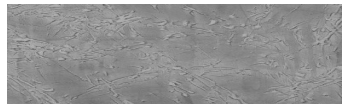

# COLOUR DETAILS

**Cloud texture in Chicago Grey colour**

## Special concrete effect

Sand texture in Tokyo Graphite colour

Winter texture in Sydney Light colour

Ocean texture in Chicago Grey colour

Desert texture in Tokyo Graphite colour

Snow texture in Sydney Light colour

Autumn texture in Chicago Grey and Tokyo Graphite colours

Frost texture in Tokyo Graphite and Sydney Light colours

Wave texture in Chicago Grey colour

Wind texture in Chicago Grey colour

Ice texture in Sydney Light colour

Lake texture in Sydney Light colour

Storm texture in Tokyo Graphite and Sydney Light colours

For more information on plasters and paints, go to [www.ceresit.it](http://www.ceresit.it)

\*The presented colours refer to plasters and paints offered by Ceresit. Due to the use of digital techniques, the presented colours might not represent the original ones, thus they cannot be considered as a reliable colour presentation. We recommend checking the authentic colour samples.