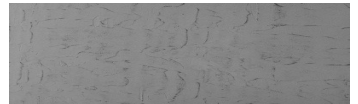

# COLOUR DETAILS

**Cloud texture in Chicago Grey colour**

## Special concrete effect

Sand texture in Tokyo Graphite colour

Winter texture in Sydney Light colour

Ocean texture in Chicago Grey colour

Desert texture in Tokyo Graphite colour

Snow texture in Sydney Light colour

Autumn texture in Chicago Grey and Tokyo Graphite colours

Frost texture in Tokyo Graphite and Sydney Light colours

Wave texture in Chicago Grey colour

Wind texture in Chicago Grey colour

Ice texture in Sydney Light colour

Lake texture in Sydney Light colour

Storm texture in Tokyo Graphite and Sydney Light colours

For more information on plasters and paints, go to [www.ceresit.it](http://www.ceresit.it)

\*The presented colours refer to plasters and paints offered by Ceresit. Due to the use of digital techniques, the presented colours might not represent the original ones, thus they cannot be considered as a reliable colour presentation. We recommend checking the authentic colour samples.