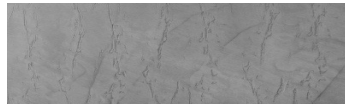

## Special concrete effect

Sand texture in Tokyo Graphite colour

Winter texture in Sydney Light colour

Ocean texture in Chicago Grey colour

Desert texture in Tokyo Graphite colour

Snow texture in Sydney Light colour

Autumn texture in Chicago Grey and Tokyo Graphite colours

Frost texture in Tokyo Graphite and Sydney Light colours

Wave texture in Chicago Grey colour

Wind texture in Chicago Grey colour

Ice texture in Sydney Light colour

Lake texture in Sydney Light colour

Storm texture in Tokyo Graphite and Sydney Light colours

For more information on plasters and paints, go to [www.ceresit.it](http://www.ceresit.it)

\*The presented colours refer to plasters and paints offered by Ceresit. Due to the use of digital techniques, the presented colours might not represent the original ones, thus they cannot be considered as a reliable colour presentation. We recommend checking the authentic colour samples.

Rock texture in Sydney Light and Tokyo Graphite colours

Rain texture in Tokyo Graphite colour

For more information on plasters and paints, go to  
[www.ceresit.it](http://www.ceresit.it)

\*The presented colours refer to plasters and paints offered by Ceresit. Due to the use of digital techniques, the presented colours might not represent the original ones, thus they cannot be considered as a reliable colour presentation. We recommend checking the authentic colour samples.