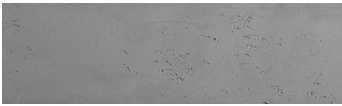

# COLOUR DETAILS

**Autumn texture in Chicago Grey and Tokyo Graphite colours**

## Special concrete effect

Sand texture in Tokyo Graphite colour

Winter texture in Sydney Light colour

Ocean texture in Chicago Grey colour

Desert texture in Tokyo Graphite colour

Snow texture in Sydney Light colour

Cloud texture in Chicago Grey colour

Frost texture in Tokyo Graphite and Sydney Light colours

Wave texture in Chicago Grey colour

For more information on plasters and paints, go to [www.ceresit.it](http://www.ceresit.it)