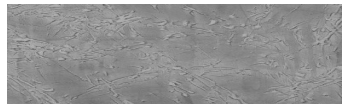

# COLOUR DETAILS

**Autumn texture in Chicago Grey and Tokyo Graphite colours**

## Special concrete effect

Sand texture in Tokyo Graphite colour

Winter texture in Sydney Light colour

Ocean texture in Chicago Grey colour

Desert texture in Tokyo Graphite colour

Snow texture in Sydney Light colour

Cloud texture in Chicago Grey colour

Frost texture in Tokyo Graphite and Sydney Light colours

Wave texture in Chicago Grey colour

For more information on plasters and paints, go to [www.ceresit.it](http://www.ceresit.it)

Wind texture in Chicago Grey colour

Ice texture in Sydney Light colour

Lake texture in Sydney Light colour

Storm texture in Tokyo Graphite and Sydney Light colours

Rock texture in Sydney Light and Tokyo Graphite colours