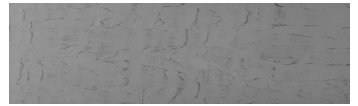

# COLOUR DETAILS

**Autumn texture in Chicago Grey and Tokyo Graphite colours**

## Special concrete effect

Sand texture in Tokyo Graphite colour

Winter texture in Sydney Light colour

Ocean texture in Chicago Grey colour

Desert texture in Tokyo Graphite colour

Snow texture in Sydney Light colour

Cloud texture in Chicago Grey colour

Frost texture in Tokyo Graphite and Sydney Light colours

Wave texture in Chicago Grey colour

For more information on plasters and paints, go to [www.ceresit.it](http://www.ceresit.it)