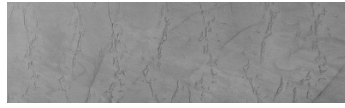

COLOUR DETAILS

Autumn texture in Chicago Grey and Tokyo Graphite colours

Special concrete effect

Sand texture in Tokyo Graphite colour

Winter texture in Sydney Light colour

Ocean texture in Chicago Grey colour

Desert texture in Tokyo Graphite colour

Snow texture in Sydney Light colour

Cloud texture in Chicago Grey colour

Frost texture in Tokyo Graphite and Sydney Light colours

Wave texture in Chicago Grey colour

Wind texture in Chicago Grey colour

Ice texture in Sydney Light colour

Lake texture in Sydney Light colour

Storm texture in Tokyo Graphite and Sydney Light colours

Rock texture in Sydney Light and Tokyo Graphite colours

Rain texture in Tokyo Graphite colour

For more information on plasters and paints, go to
www.ceresit.it

*The presented colours refer to plasters and paints offered by Ceresit. Due to the use of digital techniques, the presented colours might not represent the original ones, thus they cannot be considered as a reliable colour presentation. We recommend checking the authentic colour samples.