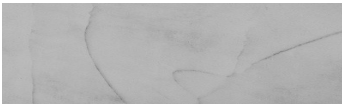

### Special concrete effect

Sand texture in Tokyo Graphite colour

Winter texture in Sydney Light colour

Ocean texture in Chicago Grey colour

Desert texture in Tokyo Graphite colour

Snow texture in Sydney Light colour

Cloud texture in Chicago Grey colour

Frost texture in Tokyo Graphite and Sydney Light colours

Wave texture in Chicago Grey colour

For more information on plasters and paints, go to [www.ceresit.it](http://www.ceresit.it)

Wind texture in Chicago Grey colour

Ice texture in Sydney Light colour

Lake texture in Sydney Light colour

Storm texture in Tokyo Graphite and Sydney Light colours

Rock texture in Sydney Light and Tokyo Graphite colours