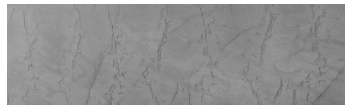

Cloud texture in Chicago Grey colour

Frost texture in Tokyo Graphite and Sydney Light colours

Wave texture in Chicago Grey colour

For more information on plasters and paints, go to [www.ceresit.it](http://www.ceresit.it)

Wind texture in Chicago Grey colour

Ice texture in Sydney Light colour

Lake texture in Sydney Light colour

Storm texture in Tokyo Graphite and Sydney Light colours

Rock texture in Sydney Light and Tokyo Graphite colours