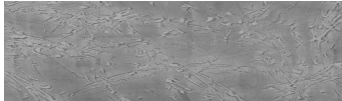

# COLOUR DETAILS

**Autumn texture in Chicago Grey and Tokyo Graphite colours**

### Special concrete effect

Sand texture in Tokyo Graphite colour

Winter texture in Sydney Light colour

Ocean texture in Chicago Grey colour

Desert texture in Tokyo Graphite colour

Snow texture in Sydney Light colour

Cloud texture in Chicago Grey colour

Frost texture in Tokyo Graphite and Sydney Light colours

Wave texture in Chicago Grey colour

For more information on plasters and paints, go to [www.ceresit.it](http://www.ceresit.it)

Wind texture in Chicago Grey colour

Ice texture in Sydney Light colour

Lake texture in Sydney Light colour

Storm texture in Tokyo Graphite and Sydney Light colours

Rock texture in Sydney Light and Tokyo Graphite colours