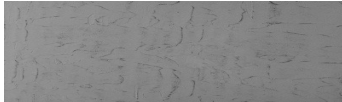

COLOUR DETAILS

Autumn texture in Chicago Grey and Tokyo Graphite colours

Special concrete effect

Sand texture in Tokyo Graphite colour

Winter texture in Sydney Light colour

Ocean texture in Chicago Grey colour

Desert texture in Tokyo Graphite colour

Snow texture in Sydney Light colour

Cloud texture in Chicago Grey colour

Frost texture in Tokyo Graphite and Sydney Light colours

Wave texture in Chicago Grey colour

Wind texture in Chicago Grey colour

Ice texture in Sydney Light colour

Lake texture in Sydney Light colour

Storm texture in Tokyo Graphite and Sydney Light colours

Rock texture in Sydney Light and Tokyo Graphite colours