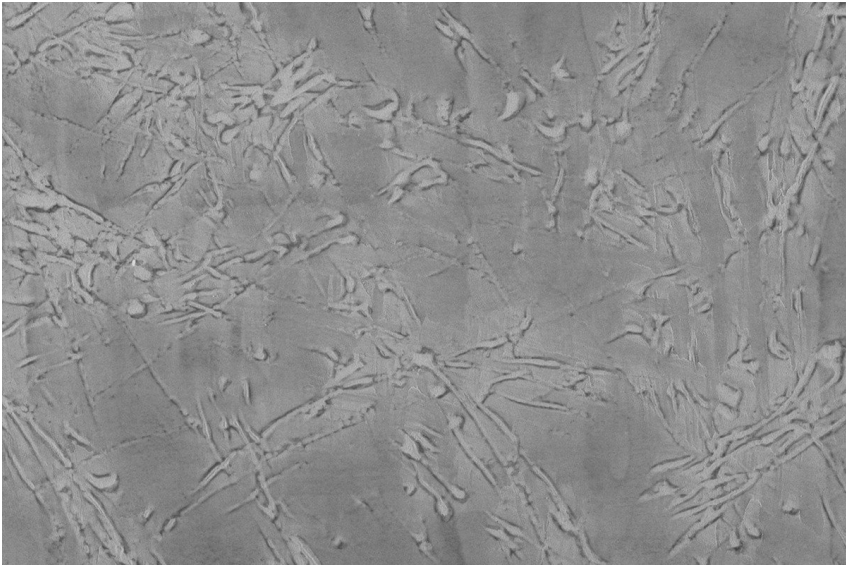

# COLOUR DETAILS

**Frost texture in  
Tokyo Graphite and  
Sydney Light colours**

### Special concrete effect

Sand texture in Tokyo Graphite colour

Winter texture in Sydney Light colour

Ocean texture in Chicago Grey colour

Desert texture in Tokyo Graphite colour

Snow texture in Sydney Light colour

Cloud texture in Chicago Grey colour

Autumn texture in Chicago Grey and Tokyo Graphite colours

Wave texture in Chicago Grey colour

For more information on plasters and paints, go to [www.ceresit.it](http://www.ceresit.it)

Wind texture in Chicago Grey colour

Ice texture in Sydney Light colour

Lake texture in Sydney Light colour

Storm texture in Tokyo Graphite and Sydney Light colours

Rock texture in Sydney Light and Tokyo Graphite colours