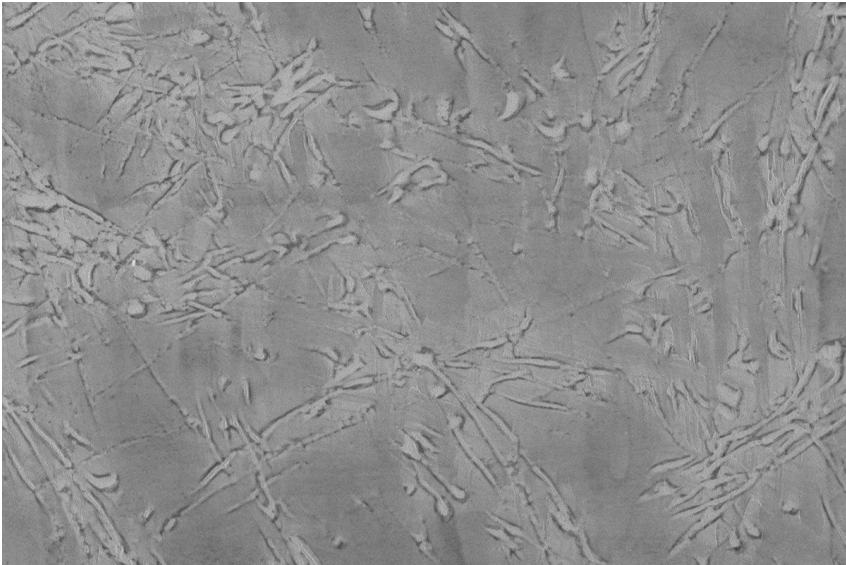

COLOUR DETAILS

**Frost texture in
Tokyo Graphite and
Sydney Light colours**

Special concrete effect

Sand texture in Tokyo Graphite colour

Winter texture in Sydney Light colour

Ocean texture in Chicago Grey colour

Desert texture in Tokyo Graphite colour

Snow texture in Sydney Light colour

Cloud texture in Chicago Grey colour

Autumn texture in Chicago Grey and
Tokyo Graphite colours

Wave texture in Chicago Grey colour

Wind texture in Chicago Grey colour

Ice texture in Sydney Light colour

Lake texture in Sydney Light colour

Storm texture in Tokyo Graphite and Sydney Light colours

Rock texture in Sydney Light and Tokyo Graphite colours

Rain texture in Tokyo Graphite colour

For more information on plasters and paints, go to
www.ceresit.it

*The presented colours refer to plasters and paints offered by Ceresit. Due to the use of digital techniques, the presented colours might not represent the original ones, thus they cannot be considered as a reliable colour presentation. We recommend checking the authentic colour samples.