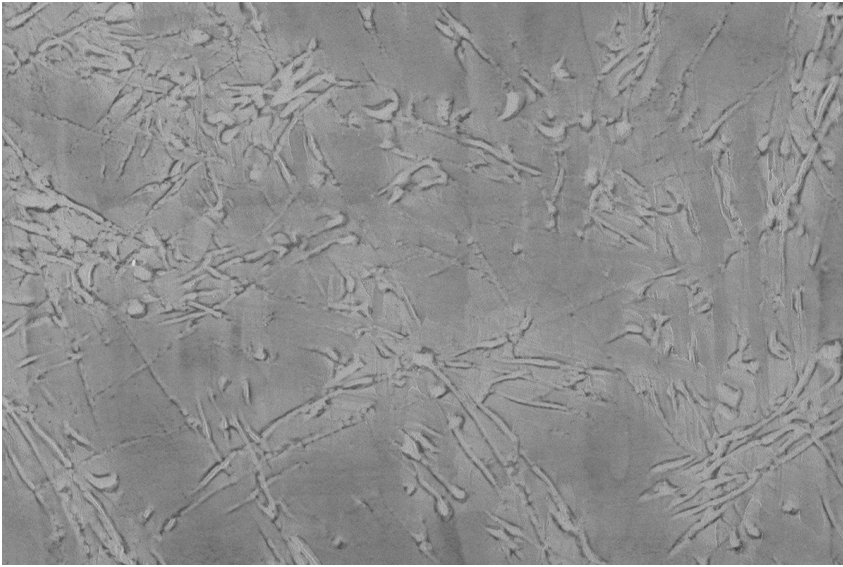

COLOUR DETAILS

**Frost texture in
Tokyo Graphite and
Sydney Light colours**

Special concrete effect

Sand texture in Tokyo Graphite colour

Winter texture in Sydney Light colour

Ocean texture in Chicago Grey colour

Desert texture in Tokyo Graphite colour

Snow texture in Sydney Light colour

Cloud texture in Chicago Grey colour

Autumn texture in Chicago Grey and
Tokyo Graphite colours

Wave texture in Chicago Grey colour

Wind texture in Chicago Grey colour

Ice texture in Sydney Light colour

Lake texture in Sydney Light colour

Storm texture in Tokyo Graphite and Sydney Light colours

Rock texture in Sydney Light and Tokyo Graphite colours

Rain texture in Tokyo Graphite colour

For more information on plasters and paints, go to
www.ceresit.it

*The presented colours refer to plasters and paints offered by Ceresit. Due to the use of digital techniques, the presented colours might not represent the original ones, thus they cannot be considered as a reliable colour presentation. We recommend checking the authentic colour samples.