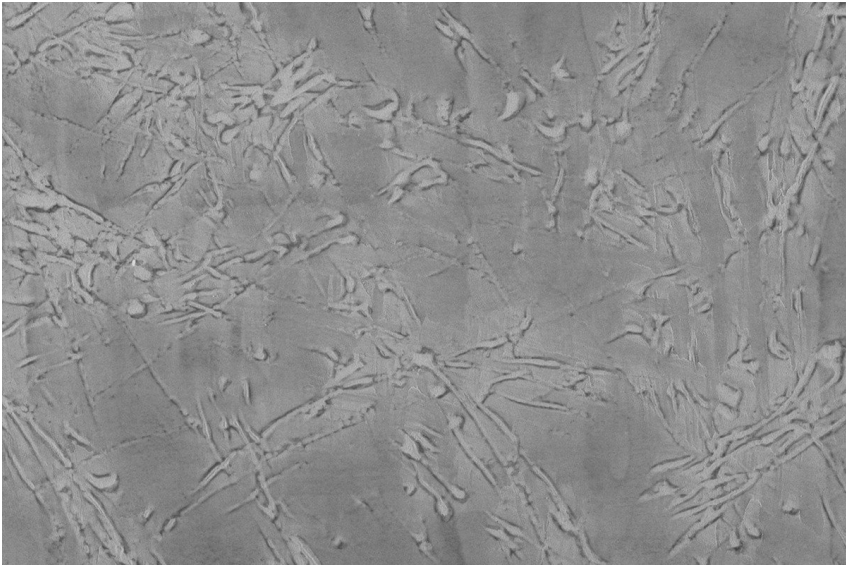

# COLOUR DETAILS

**Frost texture in  
Tokyo Graphite and  
Sydney Light colours**

### Special concrete effect

Sand texture in Tokyo Graphite colour

Winter texture in Sydney Light colour

Ocean texture in Chicago Grey colour

Desert texture in Tokyo Graphite colour

Snow texture in Sydney Light colour

Cloud texture in Chicago Grey colour

Autumn texture in Chicago Grey and  
Tokyo Graphite colours

Wave texture in Chicago Grey colour

For more information on plasters and paints, go to  
[www.ceresit.it](http://www.ceresit.it)

Wind texture in Chicago Grey colour

Ice texture in Sydney Light colour

Lake texture in Sydney Light colour

Storm texture in Tokyo Graphite and Sydney Light colours

Rock texture in Sydney Light and Tokyo Graphite colours