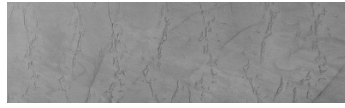

COLOUR DETAILS

**Frost texture in
Tokyo Graphite and
Sydney Light colours**

Special concrete effect

Sand texture in Tokyo Graphite colour

Winter texture in Sydney Light colour

Ocean texture in Chicago Grey colour

Wind texture in Chicago Grey colour

Ice texture in Sydney Light colour

Lake texture in Sydney Light colour

Storm texture in Tokyo Graphite and Sydney Light colours

Rock texture in Sydney Light and Tokyo Graphite colours

Rain texture in Tokyo Graphite colour

For more information on plasters and paints, go to
www.ceresit.it

*The presented colours refer to plasters and paints offered by Ceresit. Due to the use of digital techniques, the presented colours might not represent the original ones, thus they cannot be considered as a reliable colour presentation. We recommend checking the authentic colour samples.