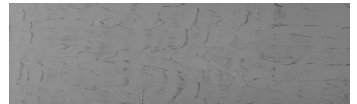

COLOUR DETAILS

**Wave texture in
Chicago Grey colour**

Special concrete effect

Sand texture in Tokyo Graphite colour

Winter texture in Sydney Light colour

Ocean texture in Chicago Grey colour

Desert texture in Tokyo Graphite colour

Snow texture in Sydney Light colour

Cloud texture in Chicago Grey colour

Autumn texture in Chicago Grey and Tokyo Graphite colours

Frost texture in Tokyo Graphite and Sydney Light colours

Wind texture in Chicago Grey colour

Ice texture in Sydney Light colour

Lake texture in Sydney Light colour

Storm texture in Tokyo Graphite and Sydney Light colours

For more information on plasters and paints, go to
www.ceresit.it

*The presented colours refer to plasters and paints offered by Ceresit. Due to the use of digital techniques, the presented colours might not represent the original ones, thus they cannot be considered as a reliable colour presentation. We recommend checking the authentic colour samples.

Rock texture in Sydney Light and Tokyo Graphite colours

Rain texture in Tokyo Graphite colour

For more information on plasters and paints, go to
www.ceresit.it

*The presented colours refer to plasters and paints offered by Ceresit. Due to the use of digital techniques, the presented colours might not represent the original ones, thus they cannot be considered as a reliable colour presentation. We recommend checking the authentic colour samples.