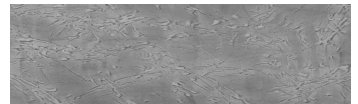

# COLOUR DETAILS

**Wave texture in  
Chicago Grey colour**

## Special concrete effect

Sand texture in Tokyo Graphite colour

Winter texture in Sydney Light colour

Ocean texture in Chicago Grey colour

Desert texture in Tokyo Graphite colour

Snow texture in Sydney Light colour

Cloud texture in Chicago Grey colour

Autumn texture in Chicago Grey and  
Tokyo Graphite colours

Frost texture in Tokyo Graphite and  
Sydney Light colours

Wind texture in Chicago Grey colour

Ice texture in Sydney Light colour

Lake texture in Sydney Light colour

Storm texture in Tokyo Graphite and  
Sydney Light colours

For more information on plasters and paints, go to  
[www.ceresit.it](http://www.ceresit.it)

\*The presented colours refer to plasters and paints offered by Ceresit. Due to the use of digital techniques, the presented colours might not represent the original ones, thus they cannot be considered as a reliable colour presentation. We recommend checking the authentic colour samples.