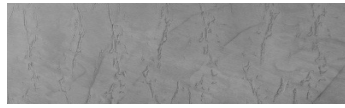

COLOUR DETAILS

Wave texture in Chicago Grey colour

Special concrete effect

Sand texture in Tokyo Graphite colour

Winter texture in Sydney Light colour

Ocean texture in Chicago Grey colour

Desert texture in Tokyo Graphite colour

Snow texture in Sydney Light colour

Cloud texture in Chicago Grey colour

Autumn texture in Chicago Grey and Tokyo Graphite colours

Frost texture in Tokyo Graphite and Sydney Light colours

Wind texture in Chicago Grey colour

Ice texture in Sydney Light colour

Lake texture in Sydney Light colour

Storm texture in Tokyo Graphite and Sydney Light colours

For more information on plasters and paints, go to www.ceresit.it

*The presented colours refer to plasters and paints offered by Ceresit. Due to the use of digital techniques, the presented colours might not represent the original ones, thus they cannot be considered as a reliable colour presentation. We recommend checking the authentic colour samples.

Rock texture in Sydney Light and Tokyo Graphite colours

Rain texture in Tokyo Graphite colour

For more information on plasters and paints, go to
www.ceresit.it

*The presented colours refer to plasters and paints offered by Ceresit. Due to the use of digital techniques, the presented colours might not represent the original ones, thus they cannot be considered as a reliable colour presentation. We recommend checking the authentic colour samples.