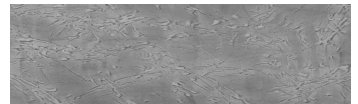

# COLOUR DETAILS

**Wind texture in Chicago Grey colour**

## Special concrete effect

Sand texture in Tokyo Graphite colour

Winter texture in Sydney Light colour

Ocean texture in Chicago Grey colour

Desert texture in Tokyo Graphite colour

Snow texture in Sydney Light colour

Cloud texture in Chicago Grey colour

Autumn texture in Chicago Grey and Tokyo Graphite colours

Frost texture in Tokyo Graphite and Sydney Light colours

Wave texture in Chicago Grey colour

Ice texture in Sydney Light colour

Lake texture in Sydney Light colour

Storm texture in Tokyo Graphite and Sydney Light colours

For more information on plasters and paints, go to [www.ceresit.it](http://www.ceresit.it)

\*The presented colours refer to plasters and paints offered by Ceresit. Due to the use of digital techniques, the presented colours might not represent the original ones, thus they cannot be considered as a reliable colour presentation. We recommend checking the authentic colour samples.