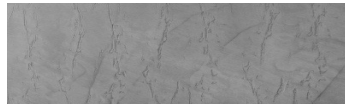

COLOUR DETAILS

Wind texture in Chicago Grey colour

Special concrete effect

Sand texture in Tokyo Graphite colour

Winter texture in Sydney Light colour

Ocean texture in Chicago Grey colour

Desert texture in Tokyo Graphite colour

Snow texture in Sydney Light colour

Cloud texture in Chicago Grey colour

Autumn texture in Chicago Grey and Tokyo Graphite colours

Frost texture in Tokyo Graphite and Sydney Light colours

Wave texture in Chicago Grey colour

Ice texture in Sydney Light colour

Lake texture in Sydney Light colour

Storm texture in Tokyo Graphite and Sydney Light colours

For more information on plasters and paints, go to www.ceresit.it

*The presented colours refer to plasters and paints offered by Ceresit. Due to the use of digital techniques, the presented colours might not represent the original ones, thus they cannot be considered as a reliable colour presentation. We recommend checking the authentic colour samples.

Rock texture in Sydney Light and Tokyo Graphite colours

Rain texture in Tokyo Graphite colour

For more information on plasters and paints, go to
www.ceresit.it

*The presented colours refer to plasters and paints offered by Ceresit. Due to the use of digital techniques, the presented colours might not represent the original ones, thus they cannot be considered as a reliable colour presentation. We recommend checking the authentic colour samples.