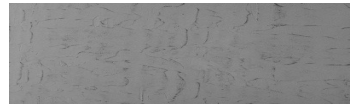

COLOUR DETAILS

Wind texture in Chicago Grey colour

Special concrete effect

Sand texture in Tokyo Graphite colour

Winter texture in Sydney Light colour

Ocean texture in Chicago Grey colour

Desert texture in Tokyo Graphite colour

Snow texture in Sydney Light colour

Cloud texture in Chicago Grey colour

Autumn texture in Chicago Grey and Tokyo Graphite colours

Frost texture in Tokyo Graphite and Sydney Light colours

Wave texture in Chicago Grey colour

Ice texture in Sydney Light colour

Lake texture in Sydney Light colour

Storm texture in Tokyo Graphite and Sydney Light colours

For more information on plasters and paints, go to www.ceresit.it

*The presented colours refer to plasters and paints offered by Ceresit. Due to the use of digital techniques, the presented colours might not represent the original ones, thus they cannot be considered as a reliable colour presentation. We recommend checking the authentic colour samples.

Rock texture in Sydney Light and Tokyo Graphite colours

Rain texture in Tokyo Graphite colour

For more information on plasters and paints, go to
www.ceresit.it

*The presented colours refer to plasters and paints offered by Ceresit. Due to the use of digital techniques, the presented colours might not represent the original ones, thus they cannot be considered as a reliable colour presentation. We recommend checking the authentic colour samples.