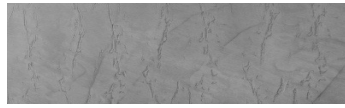

COLOUR DETAILS

**Ice texture in Sydney
Light colour**

Special concrete effect

Sand texture in Tokyo Graphite colour

Winter texture in Sydney Light colour

Ocean texture in Chicago Grey colour

Desert texture in Tokyo Graphite colour

Snow texture in Sydney Light colour

Cloud texture in Chicago Grey colour

Autumn texture in Chicago Grey and Tokyo Graphite colours

Frost texture in Tokyo Graphite and Sydney Light colours

Wave texture in Chicago Grey colour

Wind texture in Chicago Grey colour

Lake texture in Sydney Light colour

Storm texture in Tokyo Graphite and Sydney Light colours

For more information on plasters and paints, go to
www.ceresit.it

*The presented colours refer to plasters and paints offered by Ceresit. Due to the use of digital techniques, the presented colours might not represent the original ones, thus they cannot be considered as a reliable colour presentation. We recommend checking the authentic colour samples.

Rock texture in Sydney Light and Tokyo Graphite colours

Rain texture in Tokyo Graphite colour

For more information on plasters and paints, go to
www.ceresit.it

*The presented colours refer to plasters and paints offered by Ceresit. Due to the use of digital techniques, the presented colours might not represent the original ones, thus they cannot be considered as a reliable colour presentation. We recommend checking the authentic colour samples.