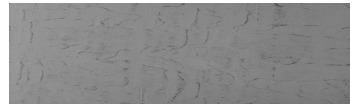

COLOUR DETAILS

**Ice texture in Sydney
Light colour**

Special concrete effect

Sand texture in Tokyo Graphite colour

Winter texture in Sydney Light colour

Ocean texture in Chicago Grey colour

Desert texture in Tokyo Graphite colour

Snow texture in Sydney Light colour

Cloud texture in Chicago Grey colour

Autumn texture in Chicago Grey and Tokyo Graphite colours

Frost texture in Tokyo Graphite and Sydney Light colours

Wave texture in Chicago Grey colour

Wind texture in Chicago Grey colour

Lake texture in Sydney Light colour

Storm texture in Tokyo Graphite and Sydney Light colours

For more information on plasters and paints, go to
www.ceresit.it

*The presented colours refer to plasters and paints offered by Ceresit. Due to the use of digital techniques, the presented colours might not represent the original ones, thus they cannot be considered as a reliable colour presentation. We recommend checking the authentic colour samples.

Rock texture in Sydney Light and Tokyo Graphite colours

Rain texture in Tokyo Graphite colour

For more information on plasters and paints, go to
www.ceresit.it

*The presented colours refer to plasters and paints offered by Ceresit. Due to the use of digital techniques, the presented colours might not represent the original ones, thus they cannot be considered as a reliable colour presentation. We recommend checking the authentic colour samples.