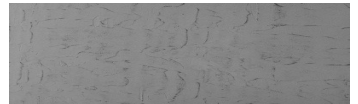

COLOUR DETAILS

**Ice texture in Sydney
Light colour**

Special concrete effect

Sand texture in Tokyo Graphite colour

Winter texture in Sydney Light colour

Ocean texture in Chicago Grey colour

Desert texture in Tokyo Graphite colour

Snow texture in Sydney Light colour

Cloud texture in Chicago Grey colour

Autumn texture in Chicago Grey and Tokyo Graphite colours

Frost texture in Tokyo Graphite and Sydney Light colours

Wave texture in Chicago Grey colour

Wind texture in Chicago Grey colour

Lake texture in Sydney Light colour

Storm texture in Tokyo Graphite and Sydney Light colours

For more information on plasters and paints, go to www.ceresit.it

*The presented colours refer to plasters and paints offered by Ceresit. Due to the use of digital techniques, the presented colours might not represent the original ones, thus they cannot be considered as a reliable colour presentation. We recommend checking the authentic colour samples.

Rock texture in Sydney Light and Tokyo Graphite colours

Rain texture in Tokyo Graphite colour

For more information on plasters and paints, go to
www.ceresit.it

*The presented colours refer to plasters and paints offered by Ceresit. Due to the use of digital techniques, the presented colours might not represent the original ones, thus they cannot be considered as a reliable colour presentation. We recommend checking the authentic colour samples.