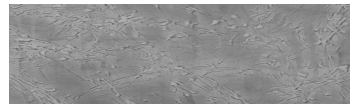

# COLOUR DETAILS

**Ice texture in Sydney  
Light colour**

## Special concrete effect

Sand texture in Tokyo Graphite colour

Winter texture in Sydney Light colour

Ocean texture in Chicago Grey colour

Desert texture in Tokyo Graphite colour

Snow texture in Sydney Light colour

Cloud texture in Chicago Grey colour

Autumn texture in Chicago Grey and Tokyo Graphite colours

Frost texture in Tokyo Graphite and Sydney Light colours

Wave texture in Chicago Grey colour

Wind texture in Chicago Grey colour

Lake texture in Sydney Light colour

Storm texture in Tokyo Graphite and Sydney Light colours

For more information on plasters and paints, go to  
[www.ceresit.it](http://www.ceresit.it)

\*The presented colours refer to plasters and paints offered by Ceresit. Due to the use of digital techniques, the presented colours might not represent the original ones, thus they cannot be considered as a reliable colour presentation. We recommend checking the authentic colour samples.