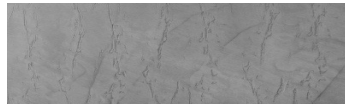

## Special concrete effect

Sand texture in Tokyo Graphite colour

Winter texture in Sydney Light colour

Ocean texture in Chicago Grey colour

Desert texture in Tokyo Graphite colour

Snow texture in Sydney Light colour

Cloud texture in Chicago Grey colour

Autumn texture in Chicago Grey and Tokyo Graphite colours

Frost texture in Tokyo Graphite and Sydney Light colours

Wave texture in Chicago Grey colour

Wind texture in Chicago Grey colour

Lake texture in Sydney Light colour

Storm texture in Tokyo Graphite and Sydney Light colours

For more information on plasters and paints, go to  
[www.ceresit.it](http://www.ceresit.it)

\*The presented colours refer to plasters and paints offered by Ceresit. Due to the use of digital techniques, the presented colours might not represent the original ones, thus they cannot be considered as a reliable colour presentation. We recommend checking the authentic colour samples.

Rock texture in Sydney Light and Tokyo Graphite colours

Rain texture in Tokyo Graphite colour

For more information on plasters and paints, go to  
[www.ceresit.it](http://www.ceresit.it)

\*The presented colours refer to plasters and paints offered by Ceresit. Due to the use of digital techniques, the presented colours might not represent the original ones, thus they cannot be considered as a reliable colour presentation. We recommend checking the authentic colour samples.