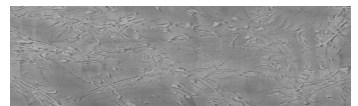

# COLOUR DETAILS

**Lake texture in Sydney Light colour**

## Special concrete effect

Sand texture in Tokyo Graphite colour

Winter texture in Sydney Light colour

Ocean texture in Chicago Grey colour

Desert texture in Tokyo Graphite colour

Snow texture in Sydney Light colour

Cloud texture in Chicago Grey colour

Autumn texture in Chicago Grey and Tokyo Graphite colours

Frost texture in Tokyo Graphite and Sydney Light colours

Wave texture in Chicago Grey colour

Wind texture in Chicago Grey colour

Ice texture in Sydney Light colour

Storm texture in Tokyo Graphite and Sydney Light colours

For more information on plasters and paints, go to [www.ceresit.it](http://www.ceresit.it)

\*The presented colours refer to plasters and paints offered by Ceresit. Due to the use of digital techniques, the presented colours might not represent the original ones, thus they cannot be considered as a reliable colour presentation. We recommend checking the authentic colour samples.