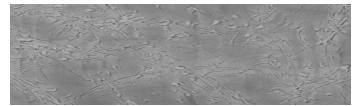

COLOUR DETAILS

Lake texture in Sydney Light colour

Special concrete effect

Sand texture in Tokyo Graphite colour

Winter texture in Sydney Light colour

Ocean texture in Chicago Grey colour

Desert texture in Tokyo Graphite colour

Snow texture in Sydney Light colour

Cloud texture in Chicago Grey colour

Autumn texture in Chicago Grey and Tokyo Graphite colours

Frost texture in Tokyo Graphite and Sydney Light colours

Wave texture in Chicago Grey colour

Wind texture in Chicago Grey colour

Ice texture in Sydney Light colour

Storm texture in Tokyo Graphite and Sydney Light colours

For more information on plasters and paints, go to www.ceresit.it

*The presented colours refer to plasters and paints offered by Ceresit. Due to the use of digital techniques, the presented colours might not represent the original ones, thus they cannot be considered as a reliable colour presentation. We recommend checking the authentic colour samples.

Rock texture in Sydney Light and Tokyo Graphite colours

Rain texture in Tokyo Graphite colour

For more information on plasters and paints, go to
www.ceresit.it

*The presented colours refer to plasters and paints offered by Ceresit. Due to the use of digital techniques, the presented colours might not represent the original ones, thus they cannot be considered as a reliable colour presentation. We recommend checking the authentic colour samples.