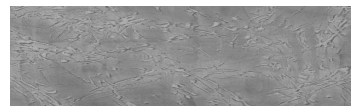

## Lake texture in Sydney Light colour

### Special concrete effect

Sand texture in Tokyo Graphite colour

Winter texture in Sydney Light colour

Ocean texture in Chicago Grey colour

Desert texture in Tokyo Graphite colour

Snow texture in Sydney Light colour

Cloud texture in Chicago Grey colour

Autumn texture in Chicago Grey and Tokyo Graphite colours

Frost texture in Tokyo Graphite and Sydney Light colours

Wave texture in Chicago Grey colour

Wind texture in Chicago Grey colour

Ice texture in Sydney Light colour

Storm texture in Tokyo Graphite and Sydney Light colours

For more information on plasters and paints, go to [www.ceresit.it](http://www.ceresit.it)

\*The presented colours refer to plasters and paints offered by Ceresit. Due to the use of digital techniques, the presented colours might not represent the original ones, thus they cannot be considered as a reliable colour presentation. We recommend checking the authentic colour samples.