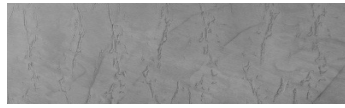

COLOUR DETAILS

Lake texture in Sydney Light colour

Special concrete effect

Sand texture in Tokyo Graphite colour

Winter texture in Sydney Light colour

Ocean texture in Chicago Grey colour

Desert texture in Tokyo Graphite colour

Snow texture in Sydney Light colour

Cloud texture in Chicago Grey colour

Autumn texture in Chicago Grey and Tokyo Graphite colours

Frost texture in Tokyo Graphite and Sydney Light colours

Wave texture in Chicago Grey colour

Wind texture in Chicago Grey colour

Ice texture in Sydney Light colour

Storm texture in Tokyo Graphite and Sydney Light colours

For more information on plasters and paints, go to www.ceresit.it

*The presented colours refer to plasters and paints offered by Ceresit. Due to the use of digital techniques, the presented colours might not represent the original ones, thus they cannot be considered as a reliable colour presentation. We recommend checking the authentic colour samples.

Rock texture in Sydney Light and Tokyo Graphite colours

Rain texture in Tokyo Graphite colour

For more information on plasters and paints, go to
www.ceresit.it

*The presented colours refer to plasters and paints offered by Ceresit. Due to the use of digital techniques, the presented colours might not represent the original ones, thus they cannot be considered as a reliable colour presentation. We recommend checking the authentic colour samples.