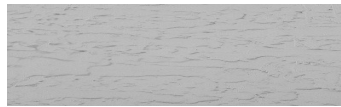

COLOUR DETAILS

**Storm texture in
Tokyo Graphite and
Sydney Light colours**

Special concrete effect

Sand texture in Tokyo Graphite colour

Winter texture in Sydney Light colour

Ocean texture in Chicago Grey colour

Desert texture in Tokyo Graphite colour

Snow texture in Sydney Light colour

Cloud texture in Chicago Grey colour

Autumn texture in Chicago Grey and
Tokyo Graphite colours

Frost texture in Tokyo Graphite and
Sydney Light colours

Wave texture in Chicago Grey colour

Wind texture in Chicago Grey colour

Ice texture in Sydney Light colour

Lake texture in Sydney Light colour

For more information on plasters and paints, go to
www.ceresit.it

Rock texture in Sydney Light and Tokyo Graphite colours

Rain texture in Tokyo Graphite colour

For more information on plasters and paints, go to
www.ceresit.it

*The presented colours refer to plasters and paints offered by Ceresit. Due to the use of digital techniques, the presented colours might not represent the original ones, thus they cannot be considered as a reliable colour presentation. We recommend checking the authentic colour samples.