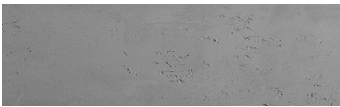

COLOUR DETAILS

**Storm texture in
Tokyo Graphite and
Sydney Light colours**

Special concrete effect

Sand texture in Tokyo Graphite colour

Winter texture in Sydney Light colour

Ocean texture in Chicago Grey colour

Desert texture in Tokyo Graphite colour

Snow texture in Sydney Light colour

Cloud texture in Chicago Grey colour

Autumn texture in Chicago Grey and
Tokyo Graphite colours

Frost texture in Tokyo Graphite and
Sydney Light colours

Wave texture in Chicago Grey colour

Wind texture in Chicago Grey colour

Ice texture in Sydney Light colour

Lake texture in Sydney Light colour

For more information on plasters and paints, go to
www.ceresit.it

Rock texture in Sydney Light and Tokyo Graphite colours

Rain texture in Tokyo Graphite colour

For more information on plasters and paints, go to
www.ceresit.it

*The presented colours refer to plasters and paints offered by Ceresit. Due to the use of digital techniques, the presented colours might not represent the original ones, thus they cannot be considered as a reliable colour presentation. We recommend checking the authentic colour samples.