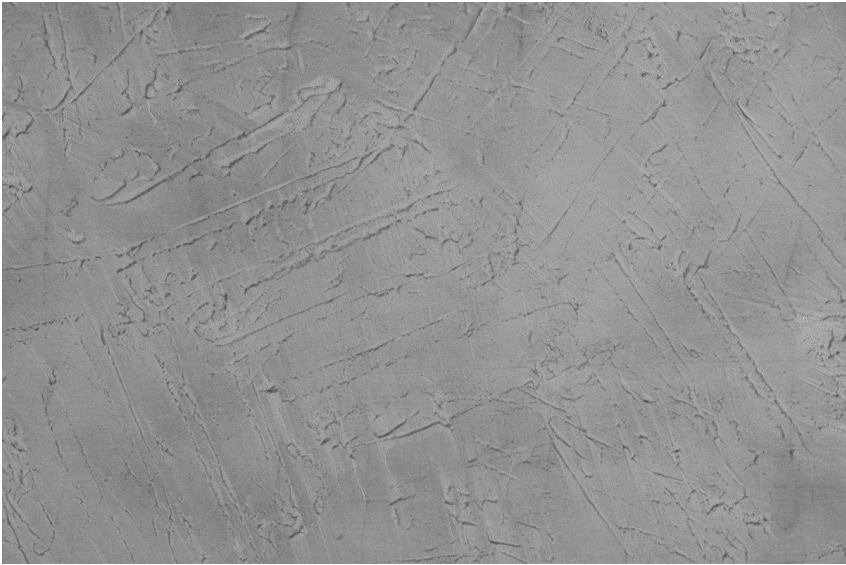

COLOUR DETAILS

**Storm texture in
Tokyo Graphite and
Sydney Light colours**

Special concrete effect

Sand texture in Tokyo Graphite colour

Winter texture in Sydney Light colour

Ocean texture in Chicago Grey colour

Desert texture in Tokyo Graphite colour

Snow texture in Sydney Light colour

Cloud texture in Chicago Grey colour

Autumn texture in Chicago Grey and
Tokyo Graphite colours

Frost texture in Tokyo Graphite and
Sydney Light colours

Wave texture in Chicago Grey colour

Wind texture in Chicago Grey colour

Ice texture in Sydney Light colour

Lake texture in Sydney Light colour

For more information on plasters and paints, go to
www.ceresit.it

Rock texture in Sydney Light and Tokyo Graphite colours

Rain texture in Tokyo Graphite colour

For more information on plasters and paints, go to
www.ceresit.it

*The presented colours refer to plasters and paints offered by Ceresit. Due to the use of digital techniques, the presented colours might not represent the original ones, thus they cannot be considered as a reliable colour presentation. We recommend checking the authentic colour samples.