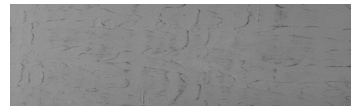

COLOUR DETAILS

**Storm texture in
Tokyo Graphite and
Sydney Light colours**

Special concrete effect

Sand texture in Tokyo Graphite colour

Winter texture in Sydney Light colour

Ocean texture in Chicago Grey colour

Desert texture in Tokyo Graphite colour

Snow texture in Sydney Light colour

Cloud texture in Chicago Grey colour

Autumn texture in Chicago Grey and
Tokyo Graphite colours

Frost texture in Tokyo Graphite and
Sydney Light colours

Wave texture in Chicago Grey colour

Wind texture in Chicago Grey colour

Ice texture in Sydney Light colour

Lake texture in Sydney Light colour

For more information on plasters and paints, go to
www.ceresit.it

Rock texture in Sydney Light and Tokyo Graphite colours

Rain texture in Tokyo Graphite colour

For more information on plasters and paints, go to
www.ceresit.it

*The presented colours refer to plasters and paints offered by Ceresit. Due to the use of digital techniques, the presented colours might not represent the original ones, thus they cannot be considered as a reliable colour presentation. We recommend checking the authentic colour samples.