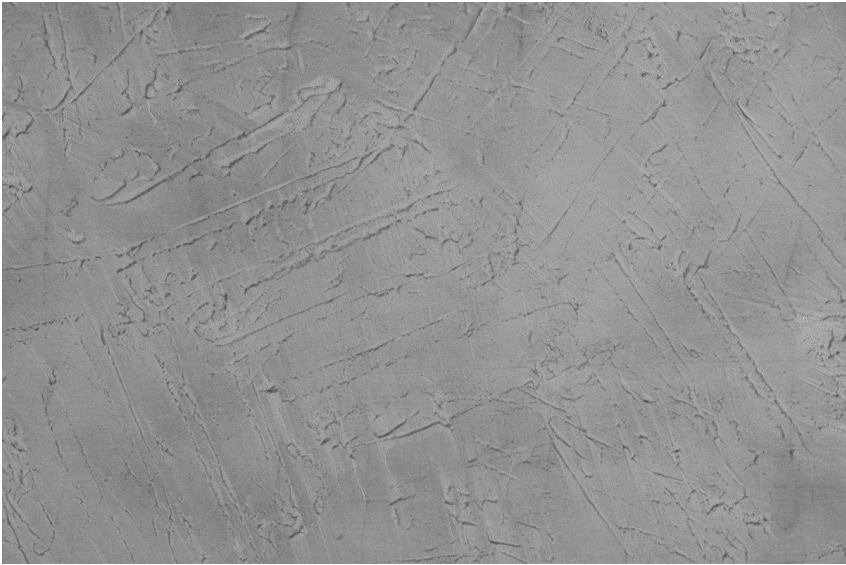

# COLOUR DETAILS

**Storm texture in Tokyo Graphite and Sydney Light colours**

## Special concrete effect

Sand texture in Tokyo Graphite colour

Winter texture in Sydney Light colour

Ocean texture in Chicago Grey colour

Desert texture in Tokyo Graphite colour

Snow texture in Sydney Light colour

Ice texture in Sydney Light colour

Lake texture in Sydney Light colour

For more information on plasters and paints, go to [www.ceresit.it](http://www.ceresit.it)

\*The presented colours refer to plasters and paints offered by Ceresit. Due to the use of digital techniques, the presented colours might not represent the original ones, thus they cannot be considered as a reliable colour presentation. We recommend checking the authentic colour samples.

Rock texture in Sydney Light and Tokyo Graphite colours

Rain texture in Tokyo Graphite colour

For more information on plasters and paints, go to  
[www.ceresit.it](http://www.ceresit.it)

\*The presented colours refer to plasters and paints offered by Ceresit. Due to the use of digital techniques, the presented colours might not represent the original ones, thus they cannot be considered as a reliable colour presentation. We recommend checking the authentic colour samples.