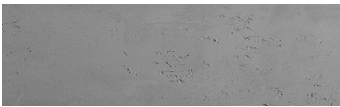

# COLOUR DETAILS

**Storm texture in Tokyo Graphite and Sydney Light colours**

## Special concrete effect

Sand texture in Tokyo Graphite colour

Winter texture in Sydney Light colour

Ocean texture in Chicago Grey colour

Desert texture in Tokyo Graphite colour

Snow texture in Sydney Light colour

Cloud texture in Chicago Grey colour

Autumn texture in Chicago Grey and Tokyo Graphite colours

Frost texture in Tokyo Graphite and Sydney Light colours

Wave texture in Chicago Grey colour

Wind texture in Chicago Grey colour

Rock texture in Sydney Light and Tokyo Graphite colours

Rain texture in Tokyo Graphite colour

For more information on plasters and paints, go to  
[www.ceresit.it](http://www.ceresit.it)

\*The presented colours refer to plasters and paints offered by Ceresit. Due to the use of digital techniques, the presented colours might not represent the original ones, thus they cannot be considered as a reliable colour presentation. We recommend checking the authentic colour samples.