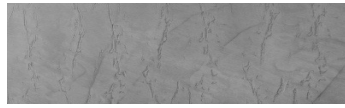

COLOUR DETAILS

Storm texture in Tokyo Graphite and Sydney Light colours

Special concrete effect

Sand texture in Tokyo Graphite colour

Winter texture in Sydney Light colour

Ocean texture in Chicago Grey colour

Desert texture in Tokyo Graphite colour

Snow texture in Sydney Light colour

Cloud texture in Chicago Grey colour

Autumn texture in Chicago Grey and Tokyo Graphite colours

Frost texture in Tokyo Graphite and Sydney Light colours

Wave texture in Chicago Grey colour

Wind texture in Chicago Grey colour

Ice texture in Sydney Light colour

Lake texture in Sydney Light colour

For more information on plasters and paints, go to www.ceresit.it

Rock texture in Sydney Light and Tokyo Graphite colours

Rain texture in Tokyo Graphite colour

For more information on plasters and paints, go to
www.ceresit.it

*The presented colours refer to plasters and paints offered by Ceresit. Due to the use of digital techniques, the presented colours might not represent the original ones, thus they cannot be considered as a reliable colour presentation. We recommend checking the authentic colour samples.