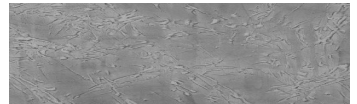

# COLOUR DETAILS

**Storm texture in Tokyo Graphite and Sydney Light colours**

## Special concrete effect

Sand texture in Tokyo Graphite colour

Winter texture in Sydney Light colour

Ocean texture in Chicago Grey colour

Desert texture in Tokyo Graphite colour

Snow texture in Sydney Light colour

Cloud texture in Chicago Grey colour

Autumn texture in Chicago Grey and Tokyo Graphite colours

Frost texture in Tokyo Graphite and Sydney Light colours

Wave texture in Chicago Grey colour

Wind texture in Chicago Grey colour

Rock texture in Sydney Light and Tokyo Graphite colours

Rain texture in Tokyo Graphite colour

For more information on plasters and paints, go to  
[www.ceresit.it](http://www.ceresit.it)

\*The presented colours refer to plasters and paints offered by Ceresit. Due to the use of digital techniques, the presented colours might not represent the original ones, thus they cannot be considered as a reliable colour presentation. We recommend checking the authentic colour samples.