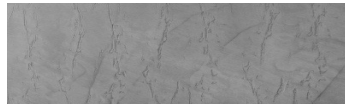

## Special concrete effect

Sand texture in Tokyo Graphite colour

Winter texture in Sydney Light colour

Ocean texture in Chicago Grey colour

Desert texture in Tokyo Graphite colour

Snow texture in Sydney Light colour

Cloud texture in Chicago Grey colour

Autumn texture in Chicago Grey and Tokyo Graphite colours

Frost texture in Tokyo Graphite and Sydney Light colours

Wave texture in Chicago Grey colour

Wind texture in Chicago Grey colour

Ice texture in Sydney Light colour

Lake texture in Sydney Light colour

For more information on plasters and paints, go to [www.ceresit.it](http://www.ceresit.it)

\*The presented colours refer to plasters and paints offered by Ceresit. Due to the use of digital techniques, the presented colours might not represent the original ones, thus they cannot be considered as a reliable colour presentation. We recommend checking the authentic colour samples.

Rock texture in Sydney Light and Tokyo Graphite colours

Rain texture in Tokyo Graphite colour

For more information on plasters and paints, go to  
[www.ceresit.it](http://www.ceresit.it)

\*The presented colours refer to plasters and paints offered by Ceresit. Due to the use of digital techniques, the presented colours might not represent the original ones, thus they cannot be considered as a reliable colour presentation. We recommend checking the authentic colour samples.