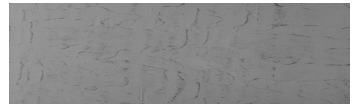

# COLOUR DETAILS

**Rock texture in  
Sydney Light and  
Tokyo Graphite  
colours**

## Special concrete effect

Sand texture in Tokyo Graphite colour

Winter texture in Sydney Light colour

Ocean texture in Chicago Grey colour

Desert texture in Tokyo Graphite colour

Snow texture in Sydney Light colour

Cloud texture in Chicago Grey colour

Autumn texture in Chicago Grey and  
Tokyo Graphite colours

Frost texture in Tokyo Graphite and  
Sydney Light colours

For more information on plasters and paints, go to  
[www.ceresit.lt](http://www.ceresit.lt)