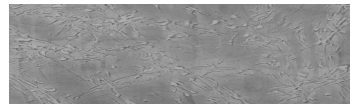

# COLOUR DETAILS

**Rock texture in  
Sydney Light and  
Tokyo Graphite  
colours**

## Special concrete effect

Sand texture in Tokyo Graphite colour

Winter texture in Sydney Light colour

Ocean texture in Chicago Grey colour

Desert texture in Tokyo Graphite colour

Snow texture in Sydney Light colour

Cloud texture in Chicago Grey colour

Autumn texture in Chicago Grey and  
Tokyo Graphite colours

Frost texture in Tokyo Graphite and  
Sydney Light colours

For more information on plasters and paints, go to  
[www.ceresit.lt](http://www.ceresit.lt)

Wave texture in Chicago Grey colour

Wind texture in Chicago Grey colour

Ice texture in Sydney Light colour

Lake texture in Sydney Light colour

Storm texture in Tokyo Graphite and Sydney Light colours

Rain texture in Tokyo Graphite colour