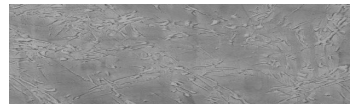

COLOUR DETAILS

**Rock texture in
Sydney Light and
Tokyo Graphite
colours**

Special concrete effect

Sand texture in Tokyo Graphite colour

Winter texture in Sydney Light colour

Ocean texture in Chicago Grey colour

Desert texture in Tokyo Graphite colour

Snow texture in Sydney Light colour

Cloud texture in Chicago Grey colour

Autumn texture in Chicago Grey and
Tokyo Graphite colours

Frost texture in Tokyo Graphite and
Sydney Light colours

Wave texture in Chicago Grey colour

Wind texture in Chicago Grey colour

Ice texture in Sydney Light colour

Lake texture in Sydney Light colour

Storm texture in Tokyo Graphite and Sydney Light colours

Rain texture in Tokyo Graphite colour