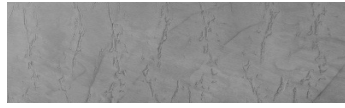

Cloud texture in Chicago Grey colour

Autumn texture in Chicago Grey and  
Tokyo Graphite colours

Frost texture in Tokyo Graphite and  
Sydney Light colours

For more information on plasters and paints, go to  
[www.ceresit.lt](http://www.ceresit.lt)

Wave texture in Chicago Grey colour

Wind texture in Chicago Grey colour

Ice texture in Sydney Light colour

Lake texture in Sydney Light colour

Storm texture in Tokyo Graphite and Sydney Light colours

Rain texture in Tokyo Graphite colour