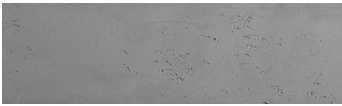

# COLOUR DETAILS

**Rock texture in  
Sydney Light and  
Tokyo Graphite  
colours**

## Special concrete effect

Sand texture in Tokyo Graphite colour

Winter texture in Sydney Light colour

Ocean texture in Chicago Grey colour

Desert texture in Tokyo Graphite colour

Snow texture in Sydney Light colour

Cloud texture in Chicago Grey colour

Autumn texture in Chicago Grey and  
Tokyo Graphite colours

Frost texture in Tokyo Graphite and  
Sydney Light colours

For more information on plasters and paints, go to  
[www.ceresit.it](http://www.ceresit.it)