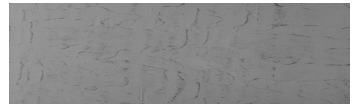

# COLOUR DETAILS

**Rock texture in  
Sydney Light and  
Tokyo Graphite  
colours**

## Special concrete effect

Sand texture in Tokyo Graphite colour

Winter texture in Sydney Light colour

Ocean texture in Chicago Grey colour

Desert texture in Tokyo Graphite colour

Snow texture in Sydney Light colour

Cloud texture in Chicago Grey colour

Autumn texture in Chicago Grey and  
Tokyo Graphite colours

Frost texture in Tokyo Graphite and  
Sydney Light colours

For more information on plasters and paints, go to  
[www.ceresit.it](http://www.ceresit.it)