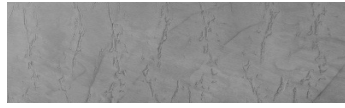

Cloud texture in Chicago Grey colour

Autumn texture in Chicago Grey and  
Tokyo Graphite colours

Frost texture in Tokyo Graphite and  
Sydney Light colours

For more information on plasters and paints, go to  
[www.ceresit.it](http://www.ceresit.it)

Wave texture in Chicago Grey colour

Wind texture in Chicago Grey colour

Ice texture in Sydney Light colour

Lake texture in Sydney Light colour

Storm texture in Tokyo Graphite and Sydney Light colours

Rain texture in Tokyo Graphite colour