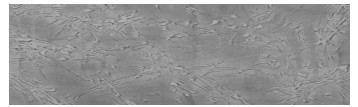

# COLOUR DETAILS

**Rock texture in  
Sydney Light and  
Tokyo Graphite  
colours**

## Special concrete effect

Sand texture in Tokyo Graphite colour

Winter texture in Sydney Light colour

Ocean texture in Chicago Grey colour

Desert texture in Tokyo Graphite colour

Snow texture in Sydney Light colour

Cloud texture in Chicago Grey colour

Autumn texture in Chicago Grey and  
Tokyo Graphite colours

Frost texture in Tokyo Graphite and  
Sydney Light colours

For more information on plasters and paints, go to  
[www.ceresit.it](http://www.ceresit.it)