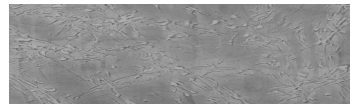

# COLOUR DETAILS

**Rock texture in  
Sydney Light and  
Tokyo Graphite  
colours**

## Special concrete effect

Sand texture in Tokyo Graphite colour

Winter texture in Sydney Light colour

Ocean texture in Chicago Grey colour

Desert texture in Tokyo Graphite colour

Snow texture in Sydney Light colour

Cloud texture in Chicago Grey colour

Autumn texture in Chicago Grey and  
Tokyo Graphite colours

Frost texture in Tokyo Graphite and  
Sydney Light colours

For more information on plasters and paints, go to  
[www.ceresit.it](http://www.ceresit.it)

Wave texture in Chicago Grey colour

Wind texture in Chicago Grey colour

Ice texture in Sydney Light colour

Lake texture in Sydney Light colour

Storm texture in Tokyo Graphite and Sydney Light colours

Rain texture in Tokyo Graphite colour