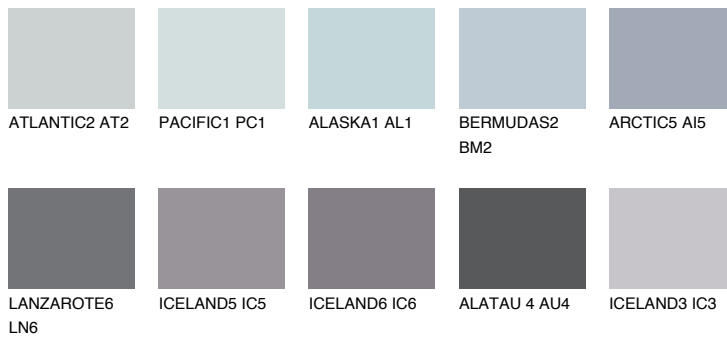

COLOUR DETAILS

ARCTIC4 AI4

51% **TSR** 54%

Matching colours

COLOURS

INTENSE

For more information on plasters and paints, go to www.ceresit.it

*The presented colours refer to plasters and paints offered by Ceresit. Due to the use of digital techniques, the presented colours might not represent the original ones, thus they cannot be considered as a reliable colour presentation. We recommend checking the authentic colour samples.