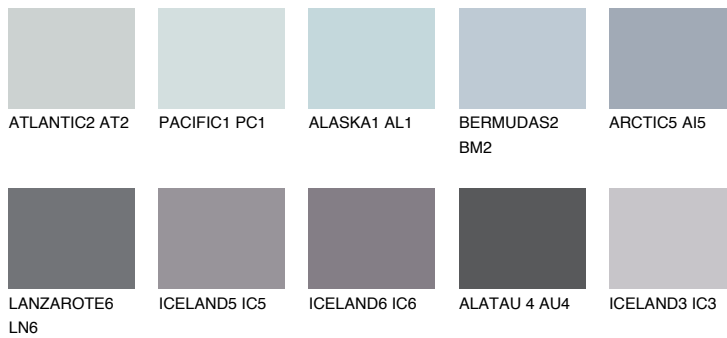

# COLOUR DETAILS

## ARCTIC4 AI4

51% **TSR** 54%

### Matching colours

#### COLOURS