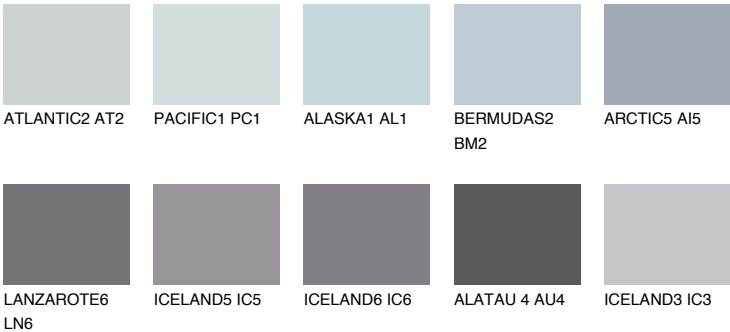

ARCTIC4 AI4

51% **TSR** 54%

Matching colours

COLOURS

INTENSE

For more information on plasters and paints, go to www.ceresit.it

*The presented colours refer to plasters and paints offered by Ceresit. Due to the use of digital techniques, the presented colours might not represent the original ones, thus they cannot be considered as a reliable colour presentation. We recommend checking the authentic colour samples.