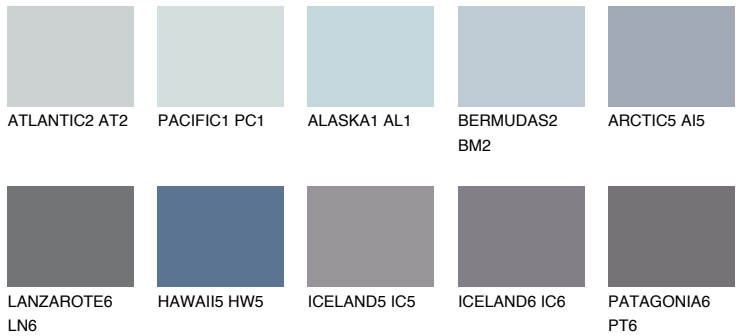

COLOUR DETAILS

ARCTIC4 AI4

51% **TSR** 54%

Matching colours

COLOURS

INTENSE

For more information on plasters and paints, go to www.ceresit.it

*The presented colours refer to plasters and paints offered by Ceresit. Due to the use of digital techniques, the presented colours might not represent the original ones, thus they cannot be considered as a reliable colour presentation. We recommend checking the authentic colour samples.