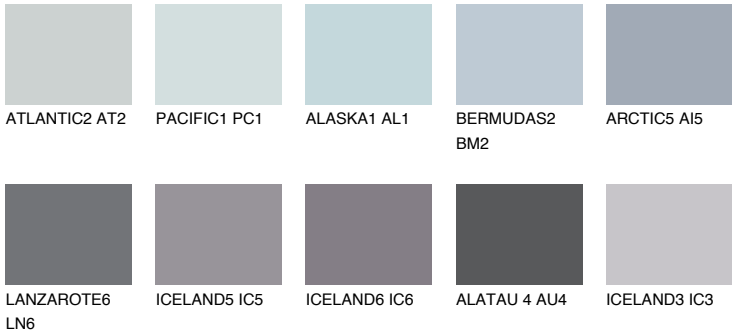

ARCTIC4 AI4

51% **TSR** 54%

Matching colours

COLOURS

INTENSE

For more information on plasters and paints, go to www.ceresit.it

*The presented colours refer to plasters and paints offered by Ceresit. Due to the use of digital techniques, the presented colours might not represent the original ones, thus they cannot be considered as a reliable colour presentation. We recommend checking the authentic colour samples.