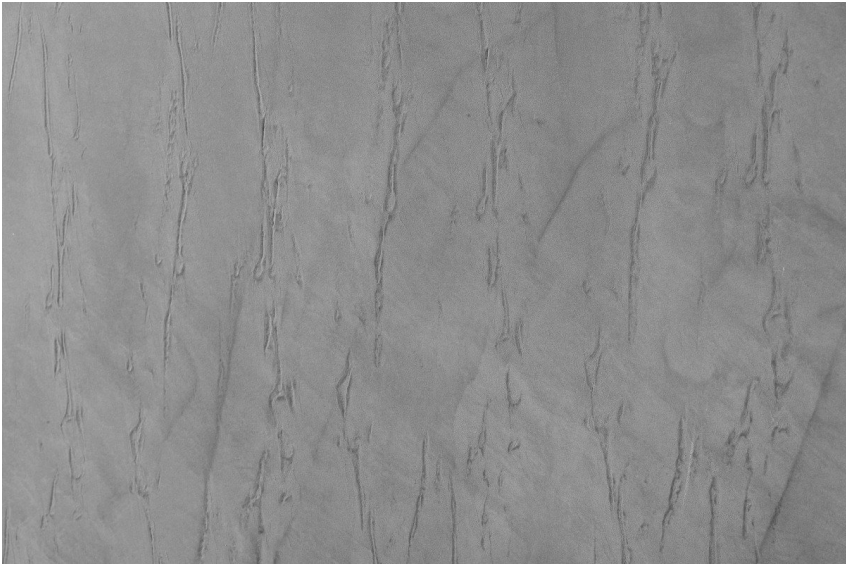

# COLOUR DETAILS

**Rain texture in Tokyo Graphite colour**

### Special concrete effect

Sand texture in Tokyo Graphite colour

Winter texture in Sydney Light colour

Ocean texture in Chicago Grey colour

Desert texture in Tokyo Graphite colour

Snow texture in Sydney Light colour

Cloud texture in Chicago Grey colour

Autumn texture in Chicago Grey and Tokyo Graphite colours

Frost texture in Tokyo Graphite and Sydney Light colours

Wave texture in Chicago Grey colour

Wind texture in Chicago Grey colour

Storm texture in Tokyo Graphite and Sydney Light colours

Rock texture in Sydney Light and Tokyo Graphite colours

For more information on plasters and paints, go to  
[www.ceresit.it](http://www.ceresit.it)