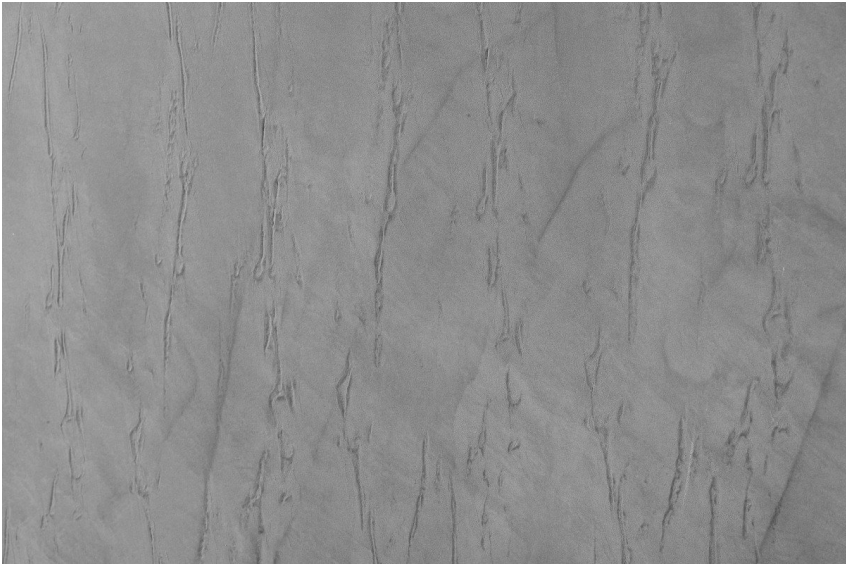

# COLOUR DETAILS

**Rain texture in Tokyo Graphite colour**

## Special concrete effect

Sand texture in Tokyo Graphite colour

Winter texture in Sydney Light colour

Ocean texture in Chicago Grey colour

Desert texture in Tokyo Graphite colour

Snow texture in Sydney Light colour

Cloud texture in Chicago Grey colour

Autumn texture in Chicago Grey and Tokyo Graphite colours

Frost texture in Tokyo Graphite and Sydney Light colours

Wave texture in Chicago Grey colour

Wind texture in Chicago Grey colour

Storm texture in Tokyo Graphite and Sydney Light colours

Rock texture in Sydney Light and Tokyo Graphite colours

For more information on plasters and paints, go to  
[www.ceresit.it](http://www.ceresit.it)