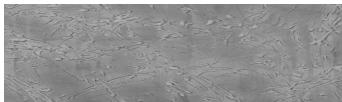

# COLOUR DETAILS

**Rain texture in Tokyo Graphite colour**

### Special concrete effect

Sand texture in Tokyo Graphite colour

Winter texture in Sydney Light colour

Ocean texture in Chicago Grey colour

Desert texture in Tokyo Graphite colour

Snow texture in Sydney Light colour

Cloud texture in Chicago Grey colour

Autumn texture in Chicago Grey and Tokyo Graphite colours

Frost texture in Tokyo Graphite and Sydney Light colours

Wave texture in Chicago Grey colour

Wind texture in Chicago Grey colour

Ice texture in Sydney Light colour

Lake texture in Sydney Light colour

For more information on plasters and paints, go to [www.ceresit.it](http://www.ceresit.it)

\*The presented colours refer to plasters and paints offered by Ceresit. Due to the use of digital techniques, the presented colours might not represent the original ones, thus they cannot be considered as a reliable colour presentation. We recommend checking the authentic colour samples.