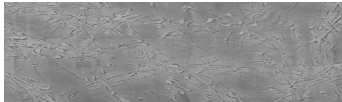

# COLOUR DETAILS

**Rain texture in Tokyo Graphite colour**

### Special concrete effect

Sand texture in Tokyo Graphite colour

Winter texture in Sydney Light colour

Ocean texture in Chicago Grey colour

Desert texture in Tokyo Graphite colour

Snow texture in Sydney Light colour

Cloud texture in Chicago Grey colour

Autumn texture in Chicago Grey and Tokyo Graphite colours

Frost texture in Tokyo Graphite and Sydney Light colours

Wave texture in Chicago Grey colour

Wind texture in Chicago Grey colour

Ice texture in Sydney Light colour

Lake texture in Sydney Light colour

For more information on plasters and paints, go to [www.ceresit.it](http://www.ceresit.it)

\*The presented colours refer to plasters and paints offered by Ceresit. Due to the use of digital techniques, the presented colours might not represent the original ones, thus they cannot be considered as a reliable colour presentation. We recommend checking the authentic colour samples.