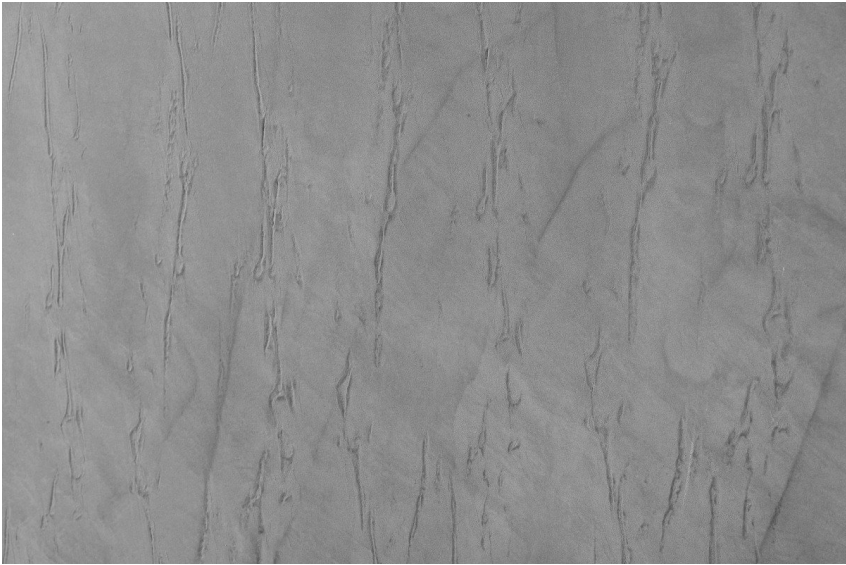

COLOUR DETAILS

Rain texture in Tokyo Graphite colour

Special concrete effect

Sand texture in Tokyo Graphite colour

Winter texture in Sydney Light colour

Ocean texture in Chicago Grey colour

Desert texture in Tokyo Graphite colour

Snow texture in Sydney Light colour

Cloud texture in Chicago Grey colour

Autumn texture in Chicago Grey and Tokyo Graphite colours

Frost texture in Tokyo Graphite and Sydney Light colours

Wave texture in Chicago Grey colour

Wind texture in Chicago Grey colour

Ice texture in Sydney Light colour

Lake texture in Sydney Light colour

For more information on plasters and paints, go to www.ceresit.it

*The presented colours refer to plasters and paints offered by Ceresit. Due to the use of digital techniques, the presented colours might not represent the original ones, thus they cannot be considered as a reliable colour presentation. We recommend checking the authentic colour samples.

Storm texture in Tokyo Graphite and Sydney Light colours

Rock texture in Sydney Light and Tokyo Graphite colours

For more information on plasters and paints, go to
www.ceresit.it

*The presented colours refer to plasters and paints offered by Ceresit. Due to the use of digital techniques, the presented colours might not represent the original ones, thus they cannot be considered as a reliable colour presentation. We recommend checking the authentic colour samples.