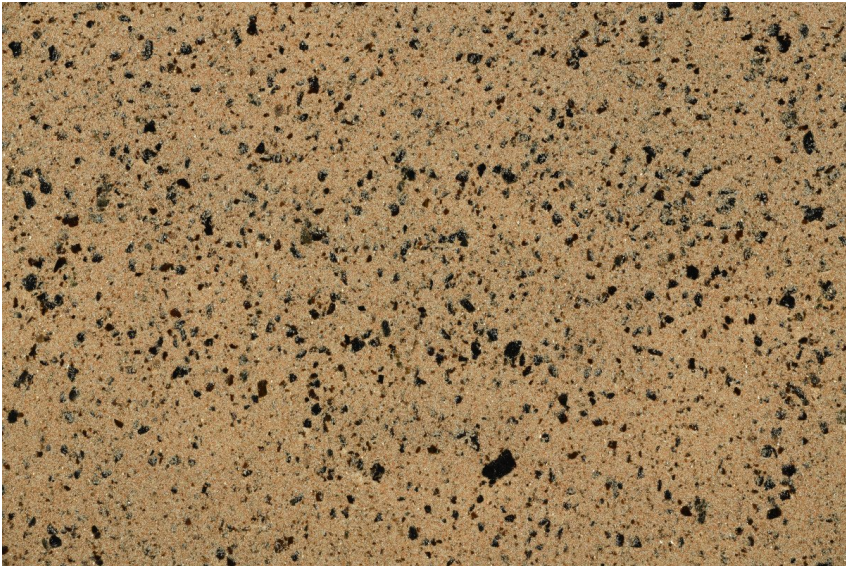

COLOUR DETAILS

California sand

Stone effect

Calcutta Anthracite

Mozambic Graphite

Africa Red

Jamaica Brown

Norway Grey

Bolivia Red

Malaga Cream

Etna Grey

Madeira Green

For more information on plasters and paints, go to
www.ceresit.it

*The presented colours refer to plasters and paints offered by Ceresit. Due to the use of digital techniques, the presented colours might not represent the original ones, thus they cannot be considered as a reliable colour presentation. We recommend checking the authentic colour samples.