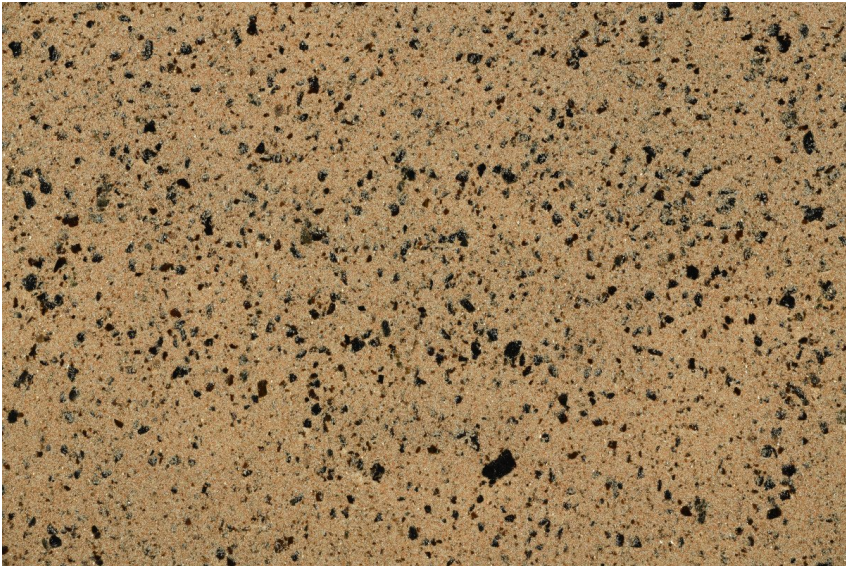

COLOUR DETAILS

California sand

Stone effect

Calcutta Anthracite

Mozambic Graphite

Africa Red

Jamaica Brown

Norway Grey

Bolivia Red

Malaga Cream

Etna Grey

Madeira Green

For more information on plasters and paints, go to www.ceresit.it

*The presented colours refer to plasters and paints offered by Ceresit. Due to the use of digital techniques, the presented colours might not represent the original ones, thus they cannot be considered as a reliable colour presentation. We recommend checking the authentic colour samples.