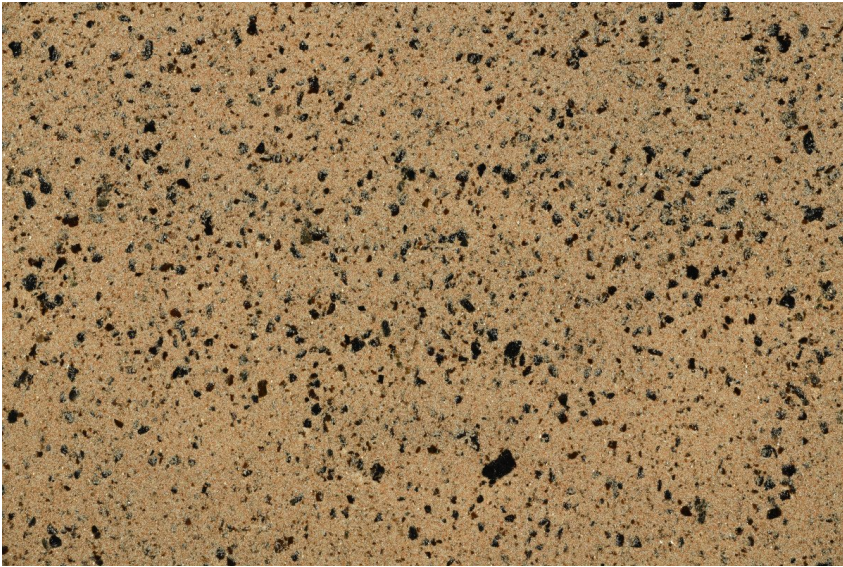

# COLOUR DETAILS

California sand

## Stone effect

Calcutta Anthracite

Mozambic Graphite

Africa Red

Jamaica Brown

Norway Grey

Bolivia Red

Malaga Cream

Etna Grey

Madeira Green

For more information on plasters and paints, go to  
[www.ceresit.it](http://www.ceresit.it)

\*The presented colours refer to plasters and paints offered by Ceresit. Due to the use of digital techniques, the presented colours might not represent the original ones, thus they cannot be considered as a reliable colour presentation. We recommend checking the authentic colour samples.